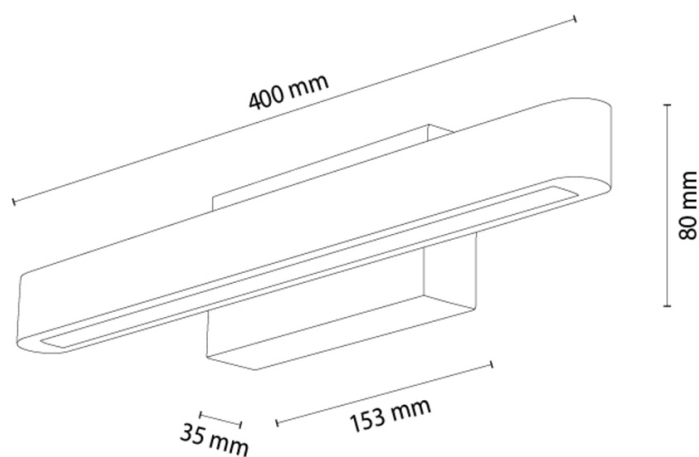

FORESTIER

Wall lamp

Article number:	2015125400000
EAN:	5905840267789
Light source:	1xLED 12V Integrated
LED power W:	7
AC voltage:	220-240V
Luminous power lm:	305 lm
Color temperature K:	3000K
Color rendering index CRI:	CRI ≥ 80
IP protection class:	IP20
Protection class:	2
Up&Down system:	N/A
Touch dimmer:	TAK
Click&Dimm system:	N/A
Magnetic mounting:	N/A
LED lighting method:	Direct LED lighting
Lamp material:	Metal, Stained pine
Lamp color:	Black, Brown
Lampshade No.:	N/A
Lampshade material:	N/A
Lampshade color:	N/A
Cable material:	N/A
Cable color:	N/A
CE Declaration:	Download
FSC certificate:	FSC-C129231

Lamp dimensions

Height (mm):	80
Width (mm):	60
Length (mm):	400
Diameter (mm):	
Net weight kg:	0,54
Gross weight kg:	0,75

Dimensions of carton No.1

Height (mm):	120
Width (mm):	120
Length (mm):	420

Dimensions of carton No.2

Height (mm):	N/A
Width (mm):	N/A
Length (mm):	N/A

Dimensions of carton No.3

Height (mm):	N/A
Width (mm):	N/A
Length (mm):	N/A

Made in Poland · 5 Years Guarantee