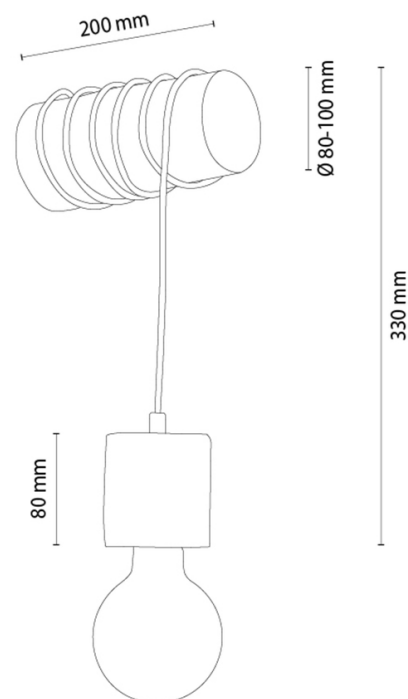

SKOG

Wall lamp

Article number:	2015623500000
EAN:	5905840267574
Light source:	1xE27 Max.25W
LED power W:	N/A
AC voltage:	220-240V
Luminous power lm:	N/A
Color temperature K:	N/A
Color rendering index CRI:	N/A
IP protection class:	IP20
Protection class:	2
Up&Down system:	N/A
Touch dimmer:	N/A
Click&Dimm system:	N/A
Magnetic mounting:	N/A
LED lighting method:	N/A
Lamp material:	Stained pine
Lamp color:	Walnut
Lampshade No.:	N/A
Lampshade material:	N/A
Lampshade color:	N/A
Cable material:	Synthetic
Cable color:	Black
CE Declaration:	Download
FSC certificate:	FSC-C129231
Lamp dimensions	
Height (mm):	330
Width (mm):	80-120
Length (mm):	200
Diameter (mm):	
Net weight kg:	1,00
Gross weight kg:	1,39
Dimensions of carton No.1	
Height (mm):	230
Width (mm):	130
Length (mm):	250
Dimensions of carton No.2	
Height (mm):	N/A
Width (mm):	N/A
Length (mm):	N/A
Dimensions of carton No.3	
Height (mm):	N/A
Width (mm):	N/A
Length (mm):	N/A