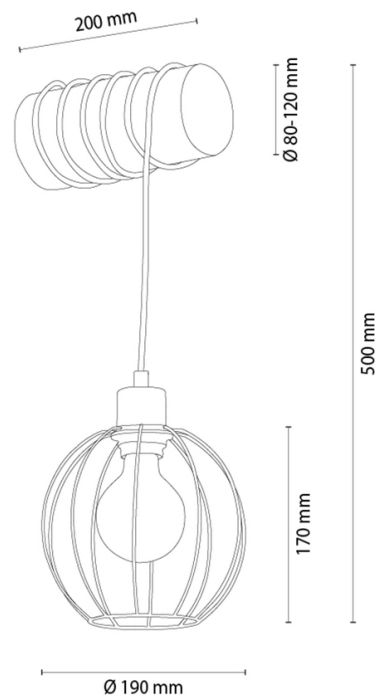

LUMO

Wall lamp

Article number:	2015623930010
EAN:	5905840266416
Light source:	1xE27 Max.25W
LED power W:	N/A
AC voltage:	220-240V
Luminous power lm:	N/A
Color temperature K:	N/A
Color rendering index CRI:	N/A
IP protection class:	IP20
Protection class:	2
Up&Down system:	N/A
Touch dimmer:	N/A
Click&Dimm system:	N/A
Magnetic mounting:	N/A
LED lighting method:	N/A
Lamp material:	Metal, Stained pine
Lamp color:	Black, Walnut
Lampshade No.:	G0010
Lampshade material:	Metal
Lampshade color:	Black
Cable material:	Synthetic
Cable color:	Black
CE Declaration:	Download
FSC certificate:	FSC-C129231
Lamp dimensions	
Height (mm):	500
Width (mm):	190
Length (mm):	270
Diameter (mm):	
Net weight kg:	1,30
Gross weight kg:	1,65
Dimensions of carton No.1	
Height (mm):	200
Width (mm):	220
Length (mm):	300
Dimensions of carton No.2	
Height (mm):	N/A
Width (mm):	N/A
Length (mm):	N/A
Dimensions of carton No.3	
Height (mm):	N/A
Width (mm):	N/A
Length (mm):	N/A