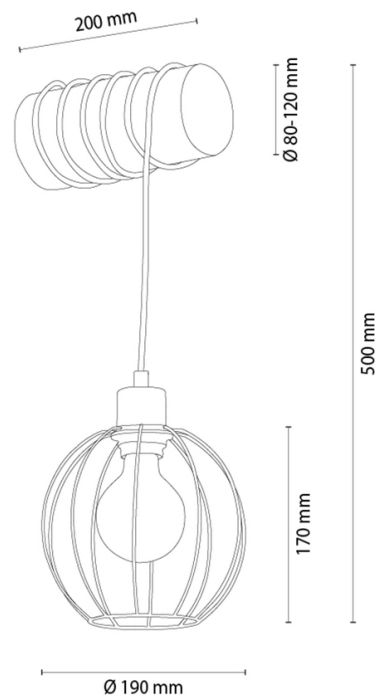

LUMO

Wall lamp

Article number:	2015102830010
EAN:	5905840266409
Light source:	1xE27 Max.25W
LED power W:	N/A
AC voltage:	220-240V
Luminous power lm:	N/A
Color temperature K:	N/A
Color rendering index CRI:	N/A
IP protection class:	IP20
Protection class:	2
Up&Down system:	N/A
Touch dimmer:	N/A
Click&Dimm system:	N/A
Magnetic mounting:	N/A
LED lighting method:	N/A
Lamp material:	Metal, Stained pine
Lamp color:	Black, Brown
Lampshade No.:	G0010
Lampshade material:	Metal
Lampshade color:	Black
Cable material:	Synthetic
Cable color:	Black
CE Declaration:	Download
FSC certificate:	FSC-C129231
Lamp dimensions	
Height (mm):	500
Width (mm):	190
Length (mm):	270
Diameter (mm):	
Net weight kg:	1,30
Gross weight kg:	1,65
Dimensions of carton No.1	
Height (mm):	200
Width (mm):	220
Length (mm):	300
Dimensions of carton No.2	
Height (mm):	N/A
Width (mm):	N/A
Length (mm):	N/A
Dimensions of carton No.3	
Height (mm):	N/A
Width (mm):	N/A
Length (mm):	N/A