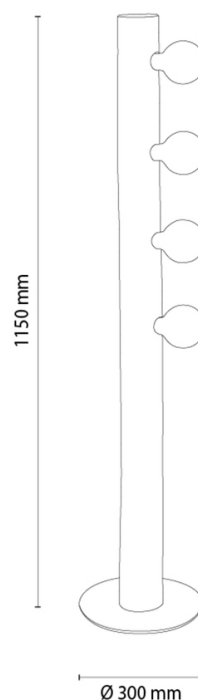

# CORE

## Floor lamp

Article number:	6045612500000
EAN:	5905840266317
Light source:	4xE27 Max.25W
LED power W:	N/A
AC voltage:	220-240V
Luminous power lm:	N/A
Color temperature K:	N/A
Color rendering index CRI:	N/A
IP protection class:	IP20
Protection class:	2
Up&Down system:	N/A
Touch dimmer:	N/A
Click&Dimm system:	N/A
Magnetic mounting:	N/A
LED lighting method:	N/A
Lamp material:	Metal, Stained pine
Lamp color:	Black, Walnut
Lampshade No.:	N/A
Lampshade material:	N/A
Lampshade color:	N/A
Cable material:	N/A
Cable color:	N/A
CE Declaration:	<a href="#">Download</a>
FSC certificate:	<a href="#">FSC-C129231</a>
Lamp dimensions	
Height (mm):	1150
Width (mm):	N/A
Length (mm):	N/A
Diameter (mm):	N/A
Net weight kg:	7,20
Gross weight kg:	10,50
Dimensions of carton No.1	
Height (mm):	1200
Width (mm):	320
Length (mm):	320
Dimensions of carton No.2	
Height (mm):	N/A
Width (mm):	N/A
Length (mm):	N/A
Dimensions of carton No.3	
Height (mm):	N/A
Width (mm):	N/A
Length (mm):	N/A