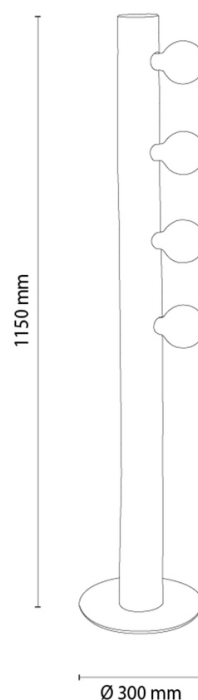

CORE

Floor lamp

Article number:	6045112400000
EAN:	5905840266300
Light source:	4xE27 Max.25W
LED power W:	N/A
AC voltage:	220-240V
Luminous power lm:	N/A
Color temperature K:	N/A
Color rendering index CRI:	N/A
IP protection class:	IP20
Protection class:	2
Up&Down system:	N/A
Touch dimmer:	N/A
Click&Dimm system:	N/A
Magnetic mounting:	N/A
LED lighting method:	N/A
Lamp material:	Metal, Stained pine
Lamp color:	Black, Brown
Lampshade No.:	N/A
Lampshade material:	N/A
Lampshade color:	N/A
Cable material:	N/A
Cable color:	N/A
CE Declaration:	Download
FSC certificate:	FSC-C129231

Lamp dimensions

Height (mm):	1150
Width (mm):	N/A
Length (mm):	N/A
Diameter (mm):	
Net weight kg:	7,20
Gross weight kg:	10,50

Dimensions of carton No.1

Height (mm):	1200
Width (mm):	320
Length (mm):	320

Dimensions of carton No.2

Height (mm):	N/A
Width (mm):	N/A
Length (mm):	N/A

Dimensions of carton No.3

Height (mm):	N/A
Width (mm):	N/A
Length (mm):	N/A

Made in Poland · 5 Years Guarantee