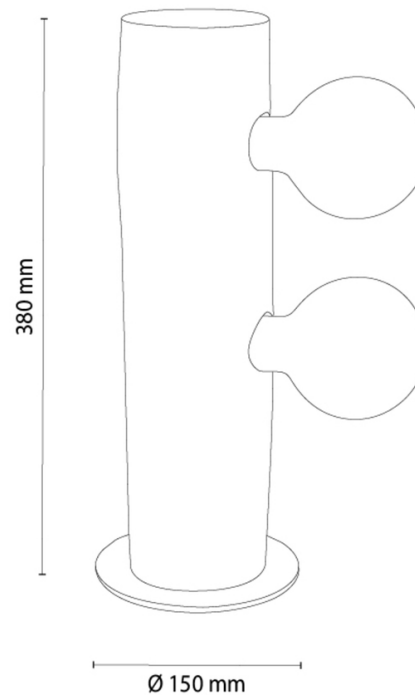

CORE

Table lamp

Article number:	7015618100000
EAN:	5905840266294
Light source:	2xE27 Max.25W
LED power W:	N/A
AC voltage:	220-240V
Luminous power lm:	N/A
Color temperature K:	N/A
Color rendering index CRI:	N/A
IP protection class:	IP20
Protection class:	2
Up&Down system:	N/A
Touch dimmer:	N/A
Click&Dimm system:	N/A
Magnetic mounting:	N/A
LED lighting method:	N/A
Lamp material:	Metal, Stained pine
Lamp color:	Black, Walnut
Lampshade No.:	N/A
Lampshade material:	N/A
Lampshade color:	N/A
Cable material:	N/A
Cable color:	N/A
CE Declaration:	Download
FSC certificate:	FSC-C129231
Lamp dimensions	
Height (mm):	380
Width (mm):	N/A
Length (mm):	N/A
Diameter (mm):	N/A
Net weight kg:	1,98
Gross weight kg:	2,30
Dimensions of carton No.1	
Height (mm):	440
Width (mm):	170
Length (mm):	170
Dimensions of carton No.2	
Height (mm):	N/A
Width (mm):	N/A
Length (mm):	N/A
Dimensions of carton No.3	
Height (mm):	N/A
Width (mm):	N/A
Length (mm):	N/A