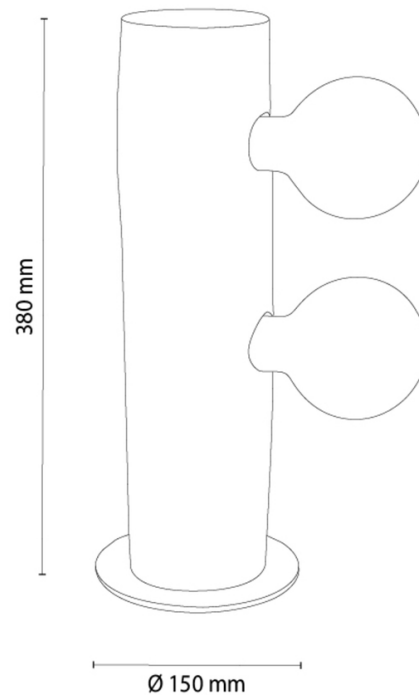

CORE

Table lamp

Article number:	7015118000000
EAN:	5905840266287
Light source:	2xE27 Max.25W
LED power W:	N/A
AC voltage:	220-240V
Luminous power lm:	N/A
Color temperature K:	N/A
Color rendering index CRI:	N/A
IP protection class:	IP20
Protection class:	2
Up&Down system:	N/A
Touch dimmer:	N/A
Click&Dimm system:	N/A
Magnetic mounting:	N/A
LED lighting method:	N/A
Lamp material:	Metal, Stained pine
Lamp color:	Black, Brown
Lampshade No.:	N/A
Lampshade material:	N/A
Lampshade color:	N/A
Cable material:	N/A
Cable color:	N/A
CE Declaration:	Download
FSC certificate:	FSC-C129231
Lamp dimensions	
Height (mm):	380
Width (mm):	N/A
Length (mm):	N/A
Diameter (mm):	N/A
Net weight kg:	1,98
Gross weight kg:	2,30
Dimensions of carton No.1	
Height (mm):	440
Width (mm):	170
Length (mm):	170
Dimensions of carton No.2	
Height (mm):	N/A
Width (mm):	N/A
Length (mm):	N/A
Dimensions of carton No.3	
Height (mm):	N/A
Width (mm):	N/A
Length (mm):	N/A