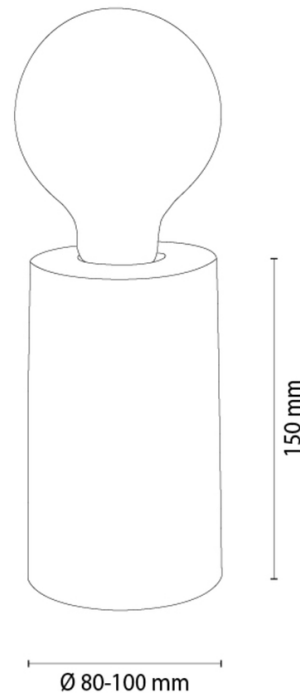

CORE

Table lamp

Article number:	7015617900000
EAN:	5905840266270
Light source:	1xE27 Max.25W
LED power W:	N/A
AC voltage:	220-240V
Luminous power lm:	N/A
Color temperature K:	N/A
Color rendering index CRI:	N/A
IP protection class:	IP20
Protection class:	2
Up&Down system:	N/A
Touch dimmer:	N/A
Click&Dimm system:	N/A
Magnetic mounting:	N/A
LED lighting method:	N/A
Lamp material:	Stained pine
Lamp color:	Walnut
Lampshade No.:	N/A
Lampshade material:	N/A
Lampshade color:	N/A
Cable material:	N/A
Cable color:	N/A
CE Declaration:	Download
FSC certificate:	FSC-C129231
Lamp dimensions	
Height (mm):	150
Width (mm):	N/A
Length (mm):	N/A
Diameter (mm):	N/A
Net weight kg:	0,60
Gross weight kg:	0,85
Dimensions of carton No.1	
Height (mm):	240
Width (mm):	130
Length (mm):	130
Dimensions of carton No.2	
Height (mm):	N/A
Width (mm):	N/A
Length (mm):	N/A
Dimensions of carton No.3	
Height (mm):	N/A
Width (mm):	N/A
Length (mm):	N/A