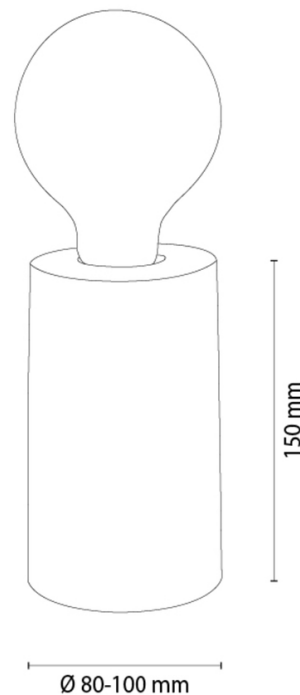

CORE

Table lamp

Article number:	7015104800000
EAN:	5905840266263
Light source:	1xE27 Max.25W
LED power W:	N/A
AC voltage:	220-240V
Luminous power lm:	N/A
Color temperature K:	N/A
Color rendering index CRI:	N/A
IP protection class:	IP20
Protection class:	2
Up&Down system:	N/A
Touch dimmer:	N/A
Click&Dimm system:	N/A
Magnetic mounting:	N/A
LED lighting method:	N/A
Lamp material:	Stained pine
Lamp color:	Brown
Lampshade No.:	N/A
Lampshade material:	N/A
Lampshade color:	N/A
Cable material:	N/A
Cable color:	N/A
CE Declaration:	Download
FSC certificate:	FSC-C129231
Lamp dimensions	
Height (mm):	150
Width (mm):	N/A
Length (mm):	N/A
Diameter (mm):	N/A
Net weight kg:	0,60
Gross weight kg:	0,85
Dimensions of carton No.1	
Height (mm):	240
Width (mm):	130
Length (mm):	130
Dimensions of carton No.2	
Height (mm):	N/A
Width (mm):	N/A
Length (mm):	N/A
Dimensions of carton No.3	
Height (mm):	N/A
Width (mm):	N/A
Length (mm):	N/A