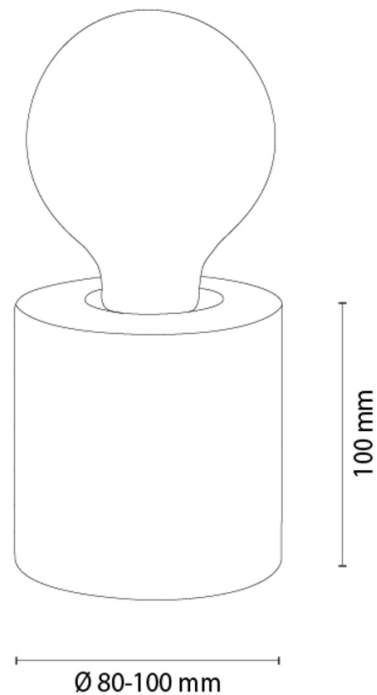

CORE

Table lamp

Article number:	7015104700000
EAN:	5905840266249
Light source:	1xE27 Max.25W
LED power W:	N/A
AC voltage:	220-240V
Luminous power lm:	N/A
Color temperature K:	N/A
Color rendering index CRI:	N/A
IP protection class:	IP20
Protection class:	2
Up&Down system:	N/A
Touch dimmer:	N/A
Click&Dimm system:	N/A
Magnetic mounting:	N/A
LED lighting method:	N/A
Lamp material:	Stained pine
Lamp color:	Brown
Lampshade No.:	N/A
Lampshade material:	N/A
Lampshade color:	N/A
Cable material:	N/A
Cable color:	N/A
CE Declaration:	Download
FSC certificate:	FSC-C129231
Lamp dimensions	
Height (mm):	100
Width (mm):	N/A
Length (mm):	N/A
Diameter (mm):	
Net weight kg:	0,40
Gross weight kg:	0,55
Dimensions of carton No.1	
Height (mm):	160
Width (mm):	130
Length (mm):	130
Dimensions of carton No.2	
Height (mm):	N/A
Width (mm):	N/A
Length (mm):	N/A
Dimensions of carton No.3	
Height (mm):	N/A
Width (mm):	N/A
Length (mm):	N/A