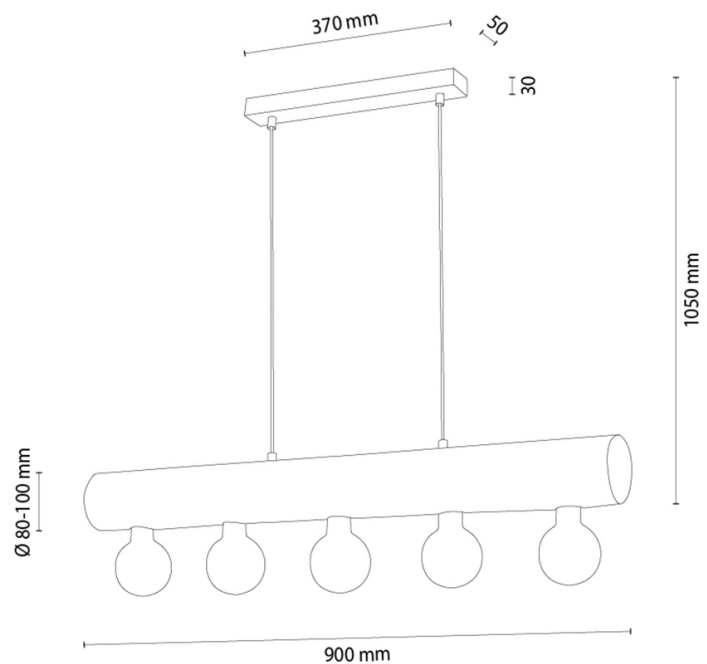

CORE

Pendant Lamp

Article number:	1055631100000
EAN:	5905840269790
Light source:	5xE27 Max.60W
LED power W:	N/A
AC voltage:	220-240V
Luminous power lm:	N/A
Color temperature K:	N/A
Color rendering index CRI:	N/A
IP protection class:	IP20
Protection class:	2
Up&Down system:	N/A
Touch dimmer:	N/A
Click&Dimm system:	N/A
Magnetic mounting:	N/A
LED lighting method:	N/A
Lamp material:	Metal, Stained pine
Lamp color:	Black, Walnut
Lampshade No.:	N/A
Lampshade material:	N/A
Lampshade color:	N/A
Cable material:	Synthetic
Cable color:	Black
CE Declaration:	Download
FSC certificate:	FSC-C129231
Lamp dimensions	
Height (mm):	1050
Width (mm):	95
Length (mm):	900
Diameter (mm):	
Net weight kg:	4,00
Gross weight kg:	4,70
Dimensions of carton No.1	
Height (mm):	150
Width (mm):	200
Length (mm):	940
Dimensions of carton No.2	
Height (mm):	N/A
Width (mm):	N/A
Length (mm):	N/A
Dimensions of carton No.3	
Height (mm):	N/A
Width (mm):	N/A
Length (mm):	N/A