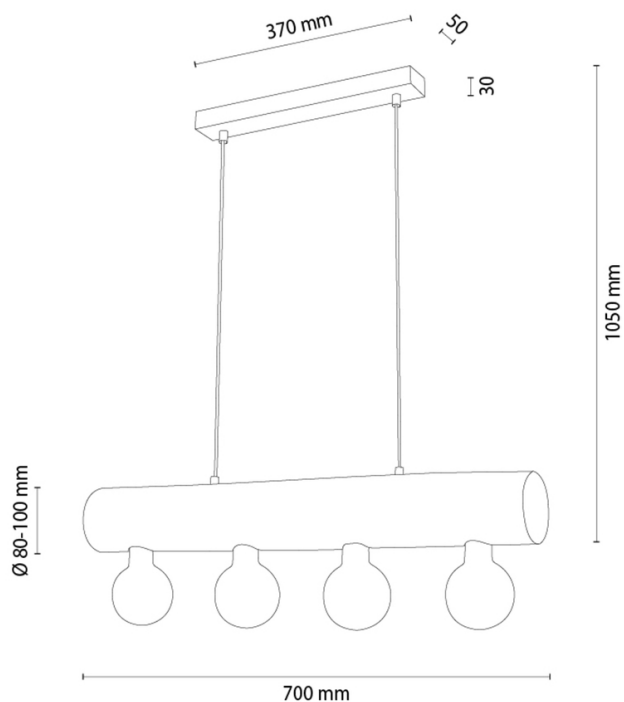

CORE

Pendant Lamp

Article number:	1045630900000
EAN:	5905840269783
Light source:	4xE27 Max.60W
LED power W:	N/A
AC voltage:	220-240V
Luminous power lm:	N/A
Color temperature K:	N/A
Color rendering index CRI:	N/A
IP protection class:	IP20
Protection class:	2
Up&Down system:	N/A
Touch dimmer:	N/A
Click&Dimm system:	N/A
Magnetic mounting:	N/A
LED lighting method:	N/A
Lamp material:	Metal, Stained pine
Lamp color:	Black, Walnut
Lampshade No.:	N/A
Lampshade material:	N/A
Lampshade color:	N/A
Cable material:	Synthetic
Cable color:	Black
CE Declaration:	Download
FSC certificate:	FSC-C129231
Lamp dimensions	
Height (mm):	1050
Width (mm):	95
Length (mm):	700
Diameter (mm):	
Net weight kg:	2,90
Gross weight kg:	3,45
Dimensions of carton No.1	
Height (mm):	120
Width (mm):	190
Length (mm):	730
Dimensions of carton No.2	
Height (mm):	N/A
Width (mm):	N/A
Length (mm):	N/A
Dimensions of carton No.3	
Height (mm):	N/A
Width (mm):	N/A
Length (mm):	N/A