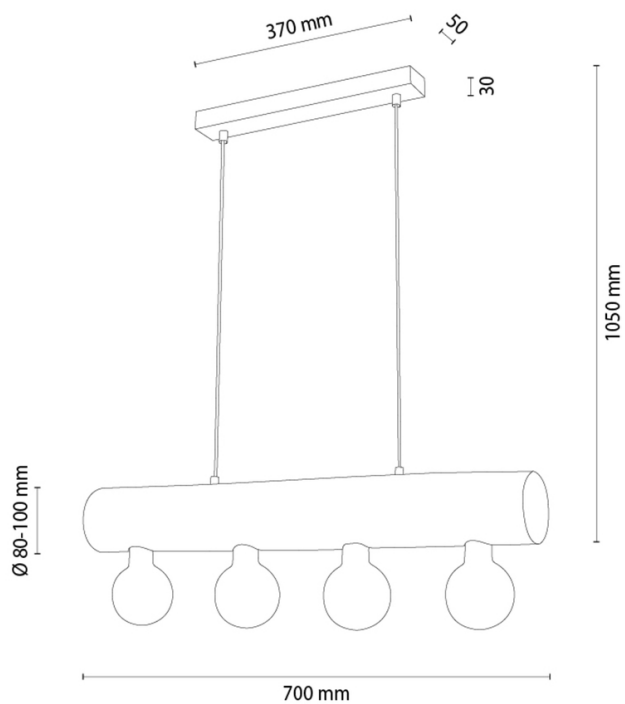

CORE

Pendant Lamp

Article number:	1045130800000
EAN:	5905840266188
Light source:	4xE27 Max.60W
LED power W:	N/A
AC voltage:	220-240V
Luminous power lm:	N/A
Color temperature K:	N/A
Color rendering index CRI:	N/A
IP protection class:	IP20
Protection class:	2
Up&Down system:	N/A
Touch dimmer:	N/A
Click&Dimm system:	N/A
Magnetic mounting:	N/A
LED lighting method:	N/A
Lamp material:	Metal, Stained pine
Lamp color:	Black, Brown
Lampshade No.:	N/A
Lampshade material:	N/A
Lampshade color:	N/A
Cable material:	Synthetic
Cable color:	Black
CE Declaration:	Download
FSC certificate:	FSC-C129231
Lamp dimensions	
Height (mm):	1050
Width (mm):	95
Length (mm):	700
Diameter (mm):	
Net weight kg:	2,90
Gross weight kg:	3,45
Dimensions of carton No.1	
Height (mm):	120
Width (mm):	190
Length (mm):	730
Dimensions of carton No.2	
Height (mm):	N/A
Width (mm):	N/A
Length (mm):	N/A
Dimensions of carton No.3	
Height (mm):	N/A
Width (mm):	N/A
Length (mm):	N/A