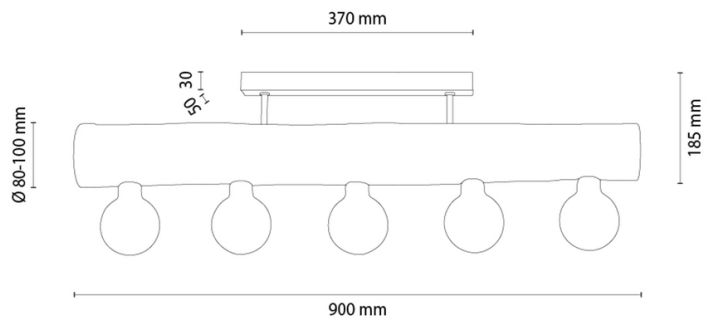

### Lamp dimensions

Height (mm):	185
Width (mm):	95
Length (mm):	900
Diameter (mm):	
Net weight kg:	4,00
Gross weight kg:	4,55

### Dimensions of carton No.1

Height (mm):	130
Width (mm):	170
Length (mm):	920

### Dimensions of carton No.2

Height (mm):	N/A
Width (mm):	N/A
Length (mm):	N/A

### Dimensions of carton No.3

Height (mm):	N/A
Width (mm):	N/A
Length (mm):	N/A

Made in Poland · 5 Years Guarantee