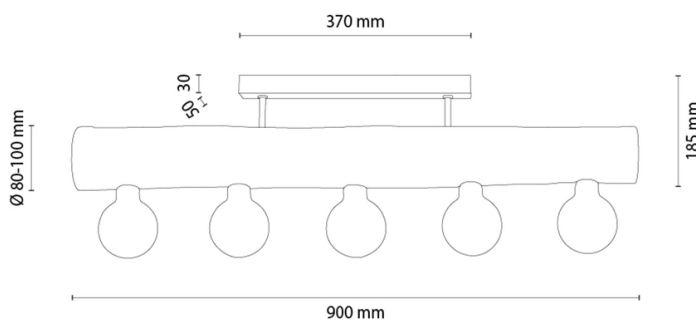

CORE

Ceiling Lamp

Article number:	4055120800000
EAN:	5905840266164
Light source:	5xE27 Max.60W
LED power W:	N/A
AC voltage:	220-240V
Luminous power lm:	N/A
Color temperature K:	N/A
Color rendering index CRI:	N/A
IP protection class:	IP20
Protection class:	2
Up&Down system:	N/A
Touch dimmer:	N/A
Click&Dimm system:	N/A
Magnetic mounting:	N/A
LED lighting method:	N/A
Lamp material:	Metal, Stained pine
Lamp color:	Black, Brown
Lampshade No.:	N/A
Lampshade material:	N/A
Lampshade color:	N/A
Cable material:	N/A
Cable color:	N/A
CE Declaration:	Download
FSC certificate:	FSC-C129231

Lamp dimensions

Height (mm):	185
Width (mm):	95
Length (mm):	900
Diameter (mm):	
Net weight kg:	4,00
Gross weight kg:	4,55

Dimensions of carton No.1

Height (mm):	130
Width (mm):	170
Length (mm):	920

Dimensions of carton No.2

Height (mm):	N/A
Width (mm):	N/A
Length (mm):	N/A

Dimensions of carton No.3

Height (mm):	N/A
Width (mm):	N/A
Length (mm):	N/A

Made in Poland · 5 Years Guarantee