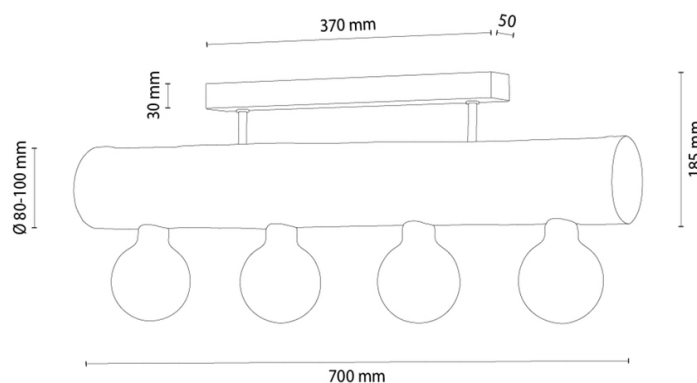

CORE

Ceiling Lamp

Article number:	4045107600000
EAN:	5905840267659
Light source:	4xE27 Max.60W
LED power W:	N/A
AC voltage:	220-240V
Luminous power lm:	N/A
Color temperature K:	N/A
Color rendering index CRI:	N/A
IP protection class:	IP20
Protection class:	2
Up&Down system:	N/A
Touch dimmer:	N/A
Click&Dimm system:	N/A
Magnetic mounting:	N/A
LED lighting method:	N/A
Lamp material:	Metal, Stained pine
Lamp color:	Black, Brown
Lampshade No.:	N/A
Lampshade material:	N/A
Lampshade color:	N/A
Cable material:	N/A
Cable color:	N/A
CE Declaration:	Download
FSC certificate:	FSC-C129231

Lamp dimensions

Height (mm):	185
Width (mm):	95
Length (mm):	700
Diameter (mm):	
Net weight kg:	2,90
Gross weight kg:	3,45

Dimensions of carton No.1

Height (mm):	140
Width (mm):	200
Length (mm):	740

Dimensions of carton No.2

Height (mm):	N/A
Width (mm):	N/A
Length (mm):	N/A

Dimensions of carton No.3

Height (mm):	N/A
Width (mm):	N/A
Length (mm):	N/A

Made in Poland · 5 Years Guarantee