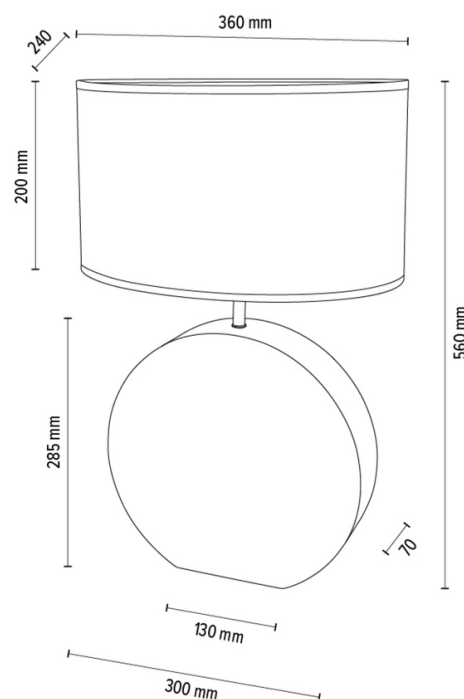

LOGAN

Table lamp

Article number:	7017411611535
EAN:	5905840262326
Light source:	1xE27 Max.40W
LED power W:	N/A
AC voltage:	220-240V
Luminous power lm:	N/A
Color temperature K:	N/A
Color rendering index CRI:	N/A
IP protection class:	IP20
Protection class:	2
Up&Down system:	N/A
Touch dimmer:	N/A
Click&Dimm system:	N/A
Magnetic mounting:	N/A
LED lighting method:	N/A
Lamp material:	Metal, Oak wood
Lamp color:	Nickel Matt, Oiled Oak
Lampshade No.:	A1535
Lampshade material:	Jacquard fabric
Lampshade color:	White
Cable material:	Fabric
Cable color:	Anthracite
CE Declaration:	Download
FSC certificate:	FSC-C129231

Lamp dimensions

Height (mm):	550
Width (mm):	240
Length (mm):	360
Diameter (mm):	
Net weight kg:	3,75
Gross weight kg:	5,03

Dimensions of carton No.1

Height (mm):	440
Width (mm):	340
Length (mm):	340

Dimensions of carton No.2

Height (mm):	n/a
Width (mm):	n/a
Length (mm):	n/a

Dimensions of carton No.3

Height (mm):	n/a
Width (mm):	n/a
Length (mm):	n/a

Made in Poland · 5 Years Guarantee