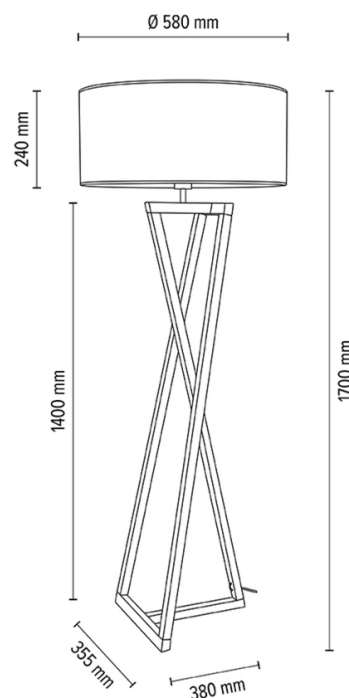

## Floor lamp

Article number:	6017400911794
EAN:	5905575056313
Light source:	1xE27 Max.60W
LED power W:	N/A
AC voltage:	220-240V
Luminous power lm:	N/A
Color temperature K:	N/A
Color rendering index CRI:	N/A
IP protection class:	IP20
Protection class:	2
Up&Down system:	N/A
Touch dimmer:	N/A
Click&Dimm system:	N/A
Magnetic mounting:	N/A
LED lighting method:	N/A
Lamp material:	Metal, Oak wood
Lamp color:	Nickel Matt, Oiled Oak
Lampshade No.:	A1794
Lampshade material:	Linen fabric
Lampshade color:	Beige
Cable material:	PVC
Cable color:	Black
CE Declaration:	<a href="#">Download</a>
FSC certificate:	<a href="#">FSC-C129231</a>
Lamp dimensions	
Height (mm):	1700
Width (mm):	
Length (mm):	
Diameter (mm):	
Net weight kg:	3,95
Gross weight kg:	6,39
Dimensions of carton No.1	
Height (mm):	110
Width (mm):	400
Length (mm):	1470
Dimensions of carton No.2	
Height (mm):	310
Width (mm):	620
Length (mm):	620
Dimensions of carton No.3	
Height (mm):	n/a
Width (mm):	n/a
Length (mm):	n/a