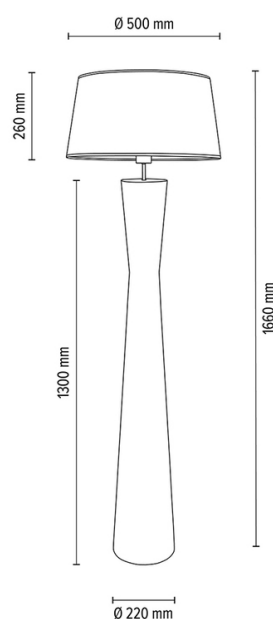

AZALEA

Floor lamp

Article number:	6017406611790
EAN:	5905575056252
Light source:	1xE27 Max.60W
LED power W:	N/A
AC voltage:	220-240V
Luminous power lm:	N/A
Color temperature K:	N/A
Color rendering index CRI:	N/A
IP protection class:	IP20
Protection class:	2
Up&Down system:	N/A
Touch dimmer:	N/A
Click&Dimm system:	N/A
Magnetic mounting:	N/A
LED lighting method:	N/A
Lamp material:	Metal, Oak wood
Lamp color:	Nickel Matt, Oiled Oak
Lampshade No.:	A1790
Lampshade material:	Cotton fabric
Lampshade color:	White
Cable material:	Fabric
Cable color:	Anthracite
CE Declaration:	Download
FSC certificate:	FSC-C129231
Lamp dimensions	
Height (mm):	1660
Width (mm):	
Length (mm):	
Diameter (mm):	
Net weight kg:	17,90
Gross weight kg:	19,75
Dimensions of carton No.1	
Height (mm):	1600
Width (mm):	260
Length (mm):	260
Dimensions of carton No.2	
Height (mm):	290
Width (mm):	520
Length (mm):	520
Dimensions of carton No.3	
Height (mm):	n/a
Width (mm):	n/a
Length (mm):	n/a