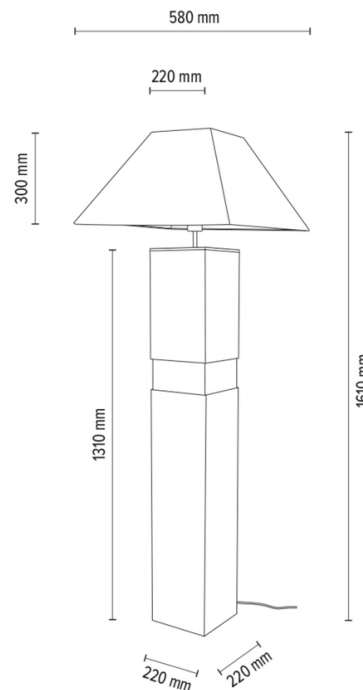

FORTE

Floor lamp

Article number:	6017409711789
EAN:	5905575056245
Light source:	1xE27 Max.60W
LED power W:	N/A
AC voltage:	220-240V
Luminous power lm:	N/A
Color temperature K:	N/A
Color rendering index CRI:	N/A
IP protection class:	IP20
Protection class:	2
Up&Down system:	N/A
Touch dimmer:	N/A
Click&Dimm system:	N/A
Magnetic mounting:	N/A
LED lighting method:	N/A
Lamp material:	Metal, Oak wood
Lamp color:	Nickel Matt, Oiled Oak
Lampshade No.:	A1789
Lampshade material:	Linen fabric
Lampshade color:	Beige
Cable material:	Fabric
Cable color:	Anthracite
CE Declaration:	Download
FSC certificate:	FSC-C129231
Lamp dimensions	
Height (mm):	1610
Width (mm):	580
Length (mm):	580
Diameter (mm):	
Net weight kg:	19,60
Gross weight kg:	21,65
Dimensions of carton No.1	
Height (mm):	1580
Width (mm):	245
Length (mm):	245
Dimensions of carton No.2	
Height (mm):	320
Width (mm):	620
Length (mm):	620
Dimensions of carton No.3	
Height (mm):	n/a
Width (mm):	n/a
Length (mm):	n/a