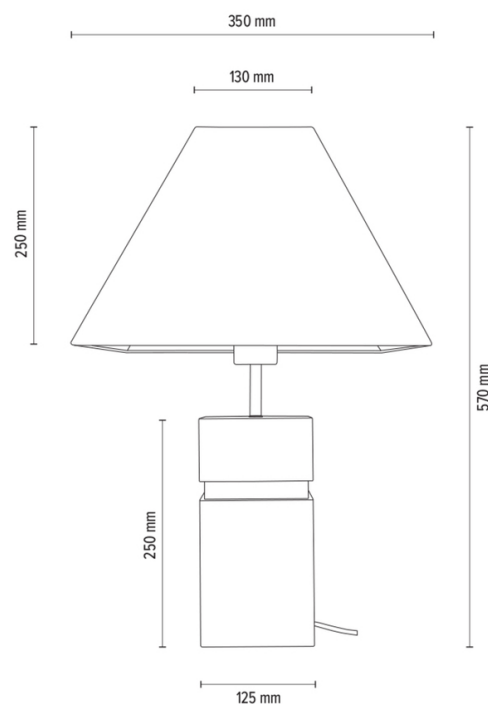

FORTE

Table lamp

Article number:	7017414611788
EAN:	5905575056238
Light source:	1xE27 Max.40W
LED power W:	N/A
AC voltage:	220-240V
Luminous power lm:	N/A
Color temperature K:	N/A
Color rendering index CRI:	N/A
IP protection class:	IP20
Protection class:	2
Up&Down system:	N/A
Touch dimmer:	N/A
Click&Dimm system:	N/A
Magnetic mounting:	N/A
LED lighting method:	N/A
Lamp material:	Metal, Oak wood
Lamp color:	Nickel Matt, Oiled Oak
Lampshade No.:	A1788
Lampshade material:	Linen fabric
Lampshade color:	Beige
Cable material:	Fabric
Cable color:	Anthracite
CE Declaration:	Download
FSC certificate:	FSC-C129231

Lamp dimensions

Height (mm):	570
Width (mm):	350
Length (mm):	350
Diameter (mm):	
Net weight kg:	3,44
Gross weight kg:	4,47

Dimensions of carton No.1

Height (mm):	500
Width (mm):	300
Length (mm):	400

Dimensions of carton No.2

Height (mm):	n/a
Width (mm):	n/a
Length (mm):	n/a

Dimensions of carton No.3

Height (mm):	n/a
Width (mm):	n/a
Length (mm):	n/a

Made in Poland · 5 Years Guarantee