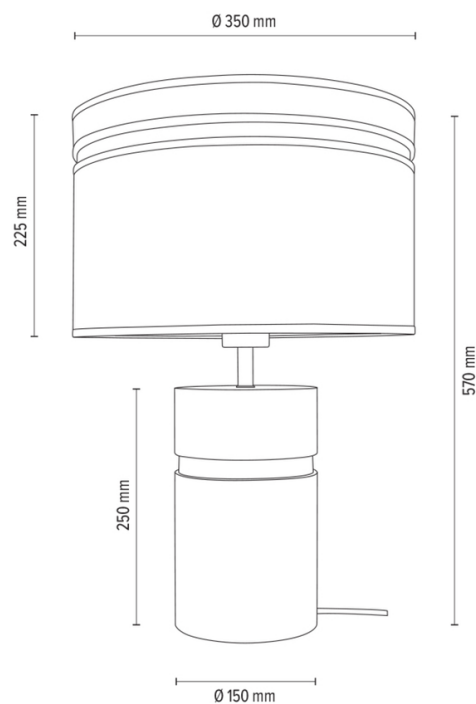

PALO

Table lamp

Article number:	7017414011784
EAN:	5905575056191
Light source:	1xE27 Max.40W
LED power W:	N/A
AC voltage:	220-240V
Luminous power lm:	N/A
Color temperature K:	N/A
Color rendering index CRI:	N/A
IP protection class:	IP20
Protection class:	2
Up&Down system:	N/A
Touch dimmer:	N/A
Click&Dimm system:	N/A
Magnetic mounting:	N/A
LED lighting method:	N/A
Lamp material:	Metal, Oak wood
Lamp color:	Black, Oiled Oak
Lampshade No.:	A1784
Lampshade material:	Linen fabric
Lampshade color:	Beige
Cable material:	Fabric
Cable color:	Black
CE Declaration:	Download
FSC certificate:	FSC-C129231
Lamp dimensions	
Height (mm):	570
Width (mm):	
Length (mm):	
Diameter (mm):	
Net weight kg:	3,74
Gross weight kg:	4,72
Dimensions of carton No.1	
Height (mm):	440
Width (mm):	380
Length (mm):	560
Dimensions of carton No.2	
Height (mm):	n/a
Width (mm):	n/a
Length (mm):	n/a
Dimensions of carton No.3	
Height (mm):	n/a
Width (mm):	n/a
Length (mm):	n/a