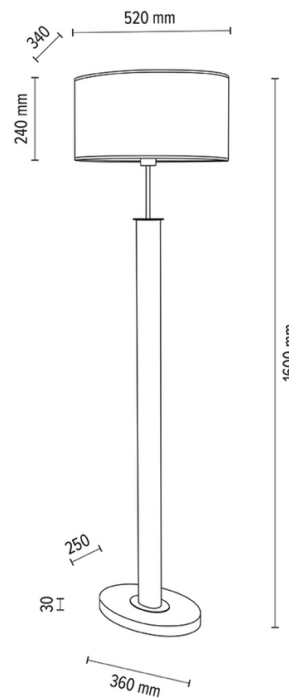

MERCEDES

Floor lamp

Article number:	6017400211534
EAN:	5905840252808
Light source:	1xE27 Max.60W
LED power W:	N/A
AC voltage:	220-240V
Luminous power lm:	N/A
Color temperature K:	N/A
Color rendering index CRI:	N/A
IP protection class:	IP20
Protection class:	2
Up&Down system:	N/A
Touch dimmer:	N/A
Click&Dimm system:	N/A
Magnetic mounting:	N/A
LED lighting method:	N/A
Lamp material:	Metal, Oak wood
Lamp color:	Nickel Matt, Oiled Oak
Lampshade No.:	A1534
Lampshade material:	Jacquard fabric
Lampshade color:	White
Cable material:	Fabric
Cable color:	Anthracite
CE Declaration:	Download
FSC certificate:	FSC-C129231

Lamp dimensions

Height (mm):	1600
Width (mm):	340
Length (mm):	520
Diameter (mm):	
Net weight kg:	3,40
Gross weight kg:	5,50

Dimensions of carton No.1

Height (mm):	1490
Width (mm):	280
Length (mm):	400

Dimensions of carton No.2

Height (mm):	290
Width (mm):	380
Length (mm):	560

Dimensions of carton No.3

Height (mm):	n/a
Width (mm):	n/a
Length (mm):	n/a

Made in Poland · 5 Years Guarantee