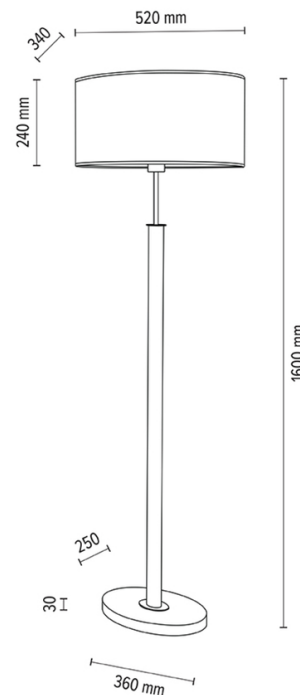

MERCEDES

Floor lamp

Article number:	6017400311538
EAN:	5905840252860
Light source:	1xE27 Max.60W
LED power W:	N/A
AC voltage:	220-240V
Luminous power lm:	N/A
Color temperature K:	N/A
Color rendering index CRI:	N/A
IP protection class:	IP20
Protection class:	2
Up&Down system:	N/A
Touch dimmer:	N/A
Click&Dimm system:	N/A
Magnetic mounting:	N/A
LED lighting method:	N/A
Lamp material:	Metal, Oak wood
Lamp color:	Black, Oiled Oak
Lampshade No.:	A1538
Lampshade material:	Jacquard fabric
Lampshade color:	Brown-Black-Golden
Cable material:	Fabric
Cable color:	Black
CE Declaration:	Download
FSC certificate:	FSC-C129231
Lamp dimensions	
Height (mm):	1600
Width (mm):	340
Length (mm):	520
Diameter (mm):	
Net weight kg:	3,40
Gross weight kg:	5,50
Dimensions of carton No.1	
Height (mm):	1490
Width (mm):	280
Length (mm):	400
Dimensions of carton No.2	
Height (mm):	290
Width (mm):	380
Length (mm):	560
Dimensions of carton No.3	
Height (mm):	n/a
Width (mm):	n/a
Length (mm):	n/a