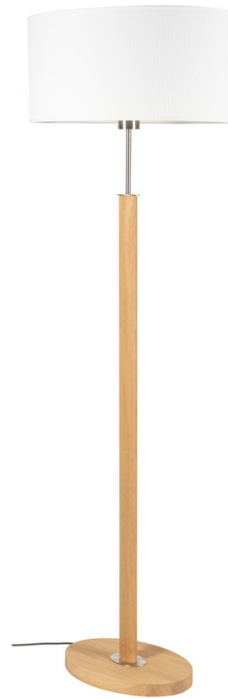

MERCEDES

Floor lamp

Article number:	6017400111534
EAN:	5905840252792
Light source:	1xE27 Max.60W
LED power W:	N/A
AC voltage:	220-240V
Luminous power lm:	N/A
Color temperature K:	N/A
Color rendering index CRI:	N/A
IP protection class:	IP20
Protection class:	2
Up&Down system:	N/A
Touch dimmer:	N/A
Click&Dimm system:	N/A
Magnetic mounting:	N/A
LED lighting method:	N/A
Lamp material:	Metal, Oak wood
Lamp color:	Nickel Matt, Oiled Oak
Lampshade No.:	A1534
Lampshade material:	Jacquard fabric
Lampshade color:	White
Cable material:	Fabric
Cable color:	Anthracite
CE Declaration:	Download
FSC certificate:	FSC-C129231
Lamp dimensions	
Height (mm):	1600
Width (mm):	340
Length (mm):	520
Diameter (mm):	
Net weight kg:	3,40
Gross weight kg:	5,50
Dimensions of carton No.1	
Height (mm):	1490
Width (mm):	280
Length (mm):	400
Dimensions of carton No.2	
Height (mm):	290
Width (mm):	380
Length (mm):	560
Dimensions of carton No.3	
Height (mm):	n/a
Width (mm):	n/a
Length (mm):	n/a