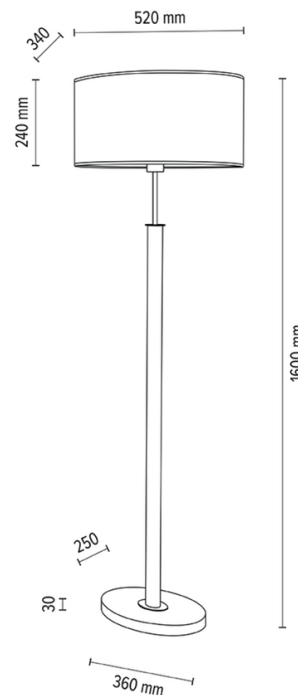

MERCEDES

Floor lamp

Article number:	6017400111534
EAN:	5905840252792
Light source:	1xE27 Max.60W
LED power W:	N/A
AC voltage:	220-240V
Luminous power lm:	N/A
Color temperature K:	N/A
Color rendering index CRI:	N/A
IP protection class:	IP20
Protection class:	2
Up&Down system:	N/A
Touch dimmer:	N/A
Click&Dimm system:	N/A
Magnetic mounting:	N/A
LED lighting method:	N/A
Lamp material:	Metal, Oak wood
Lamp color:	Nickel Matt, Oiled Oak
Lampshade No.:	A1534
Lampshade material:	Jacquard fabric
Lampshade color:	White
Cable material:	Fabric
Cable color:	Anthracite
CE Declaration:	Download
FSC certificate:	FSC-C129231
Lamp dimensions	
Height (mm):	1600
Width (mm):	340
Length (mm):	520
Diameter (mm):	
Net weight kg:	3,40
Gross weight kg:	5,50
Dimensions of carton No.1	
Height (mm):	1490
Width (mm):	280
Length (mm):	400
Dimensions of carton No.2	
Height (mm):	290
Width (mm):	380
Length (mm):	560
Dimensions of carton No.3	
Height (mm):	n/a
Width (mm):	n/a
Length (mm):	n/a