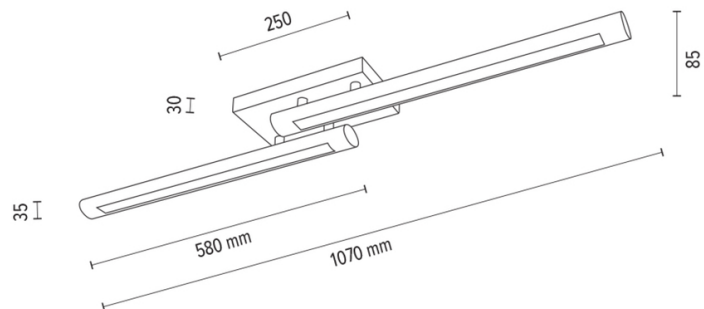

RAZMUS

Ceiling Lamp

Article number:	4020419200000
EAN:	5905840262609
Light source:	2x LED 24V Integrated
LED power W:	31W
AC voltage:	220-240V
Luminous power lm:	2152 lm
Color temperature K:	3000K
Color rendering index CRI:	CRI ≥ 80
IP protection class:	IP20
Protection class:	2
Up&Down system:	N/A
Touch dimmer:	N/A
Click&Dimm system:	YES
Magnetic mounting:	N/A
LED lighting method:	Direct LED lighting
Lamp material:	Metal, Oak wood
Lamp color:	Black, Oiled Oak
Lampshade No.:	N/A
Lampshade material:	N/A
Lampshade color:	N/A
Cable material:	N/A
Cable color:	N/A
CE Declaration:	Download
FSC certificate:	FSC-C129231

Lamp dimensions

Height (mm):	85
Width (mm):	140
Length (mm):	1070
Diameter (mm):	
Net weight kg:	1,60
Gross weight kg:	1,98

Dimensions of carton No.1

Height (mm):	170
Width (mm):	110
Length (mm):	1120

Dimensions of carton No.2

Height (mm):	n/a
Width (mm):	n/a
Length (mm):	n/a

Dimensions of carton No.3

Height (mm):	n/a
Width (mm):	n/a
Length (mm):	n/a

Made in Poland · 5 Years Guarantee