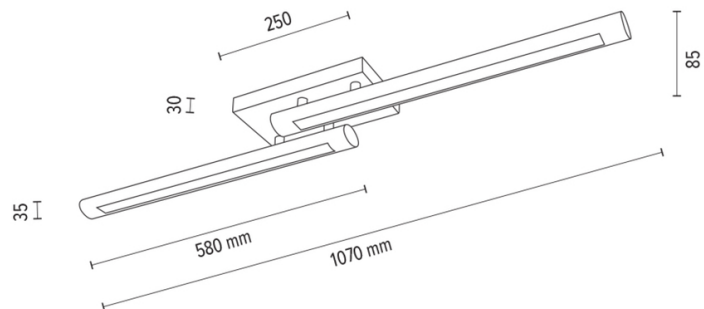

RAZMUS

Ceiling Lamp

Article number:	4022919400000
EAN:	5905840262654
Light source:	2x LED 24V Integrated
LED power W:	31W
AC voltage:	220-240V
Luminous power lm:	2324 lm
Color temperature K:	3000K
Color rendering index CRI:	CRI ≥ 80
IP protection class:	IP20
Protection class:	2
Up&Down system:	N/A
Touch dimmer:	N/A
Click&Dimm system:	YES
Magnetic mounting:	N/A
LED lighting method:	Direct LED lighting
Lamp material:	Metal, Oak wood
Lamp color:	Nickel Matt, Oiled Oak
Lampshade No.:	N/A
Lampshade material:	N/A
Lampshade color:	N/A
Cable material:	N/A
Cable color:	N/A
CE Declaration:	Download
FSC certificate:	FSC-C129231

Lamp dimensions

Height (mm):	85
Width (mm):	140
Length (mm):	1070
Diameter (mm):	
Net weight kg:	1,60
Gross weight kg:	1,98

Dimensions of carton No.1

Height (mm):	170
Width (mm):	110
Length (mm):	1120

Dimensions of carton No.2

Height (mm):	n/a
Width (mm):	n/a
Length (mm):	n/a

Dimensions of carton No.3

Height (mm):	n/a
Width (mm):	n/a
Length (mm):	n/a

Made in Poland · 5 Years Guarantee