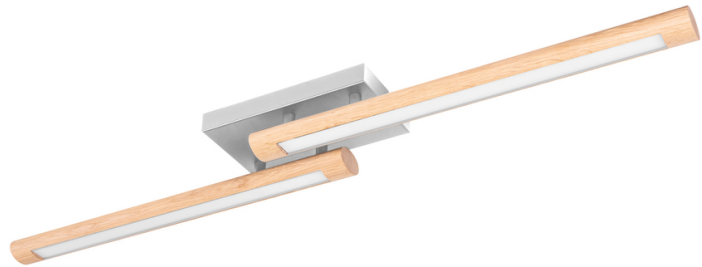

RAZMUS

Ceiling Lamp

Article number:	4022919400000
EAN:	5905840262654
Light source:	2x LED 24V Integrated
LED power W:	31W
AC voltage:	220-240V
Luminous power lm:	2324 lm
Color temperature K:	3000K
Color rendering index CRI:	CRI ≥ 80
IP protection class:	IP20
Protection class:	2
Up&Down system:	N/A
Touch dimmer:	N/A
Click&Dimm system:	YES
Magnetic mounting:	N/A
LED lighting method:	Direct LED lighting
Lamp material:	Metal, Oak wood
Lamp color:	Nickel Matt, Oiled Oak
Lampshade No.:	N/A
Lampshade material:	N/A
Lampshade color:	N/A
Cable material:	N/A
Cable color:	N/A
CE Declaration:	Download
FSC certificate:	FSC-C129231

Lamp dimensions

Height (mm):	85
Width (mm):	140
Length (mm):	1070
Diameter (mm):	
Net weight kg:	1,60
Gross weight kg:	1,98

Dimensions of carton No.1

Height (mm):	170
Width (mm):	110
Length (mm):	1120

Dimensions of carton No.2

Height (mm):	n/a
Width (mm):	n/a
Length (mm):	n/a

Dimensions of carton No.3

Height (mm):	n/a
Width (mm):	n/a
Length (mm):	n/a

Made in Poland · 5 Years Guarantee