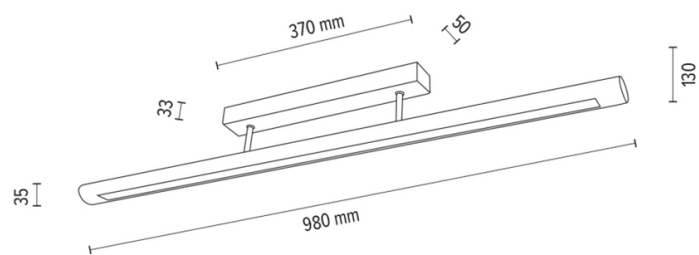

### Lamp dimensions

Height (mm):	130
Width (mm):	52
Length (mm):	980
Diameter (mm):	
Net weight kg:	2,30
Gross weight kg:	2,77

### Dimensions of carton No.1

Height (mm):	1070
Width (mm):	110
Length (mm):	180

### Dimensions of carton No.2

Height (mm):	n/a
Width (mm):	n/a
Length (mm):	n/a

### Dimensions of carton No.3

Height (mm):	n/a
Width (mm):	n/a
Length (mm):	n/a

Made in Poland · 5 Years Guarantee