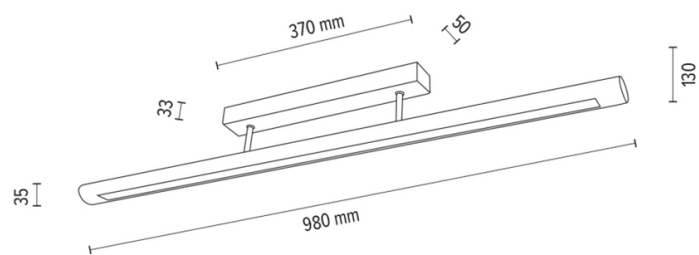

RAZMUS

Ceiling Lamp

Article number:	4010419100000
EAN:	5905840262562
Light source:	1x LED 24V Integrated
LED power W:	28W
AC voltage:	220-240V
Luminous power lm:	1937 lm
Color temperature K:	3000K
Color rendering index CRI:	CRI ≥ 80
IP protection class:	IP20
Protection class:	2
Up&Down system:	N/A
Touch dimmer:	N/A
Click&Dimm system:	YES
Magnetic mounting:	N/A
LED lighting method:	Direct LED lighting
Lamp material:	Metal, Oak wood
Lamp color:	Black, Oiled Oak
Lampshade No.:	N/A
Lampshade material:	N/A
Lampshade color:	N/A
Cable material:	N/A
Cable color:	N/A
CE Declaration:	Download
FSC certificate:	FSC-C129231

Lamp dimensions

Height (mm):	130
Width (mm):	52
Length (mm):	980
Diameter (mm):	
Net weight kg:	2,30
Gross weight kg:	2,77

Dimensions of carton No.1

Height (mm):	1070
Width (mm):	110
Length (mm):	180

Dimensions of carton No.2

Height (mm):	n/a
Width (mm):	n/a
Length (mm):	n/a

Dimensions of carton No.3

Height (mm):	n/a
Width (mm):	n/a
Length (mm):	n/a

Made in Poland · 5 Years Guarantee