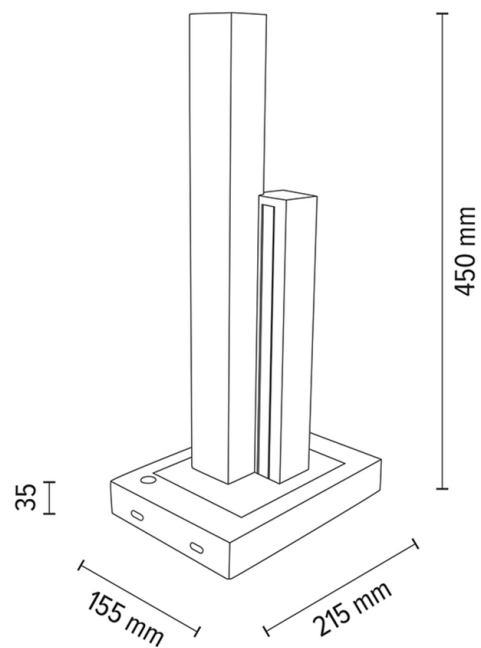

SOHO

Table lamp

Article number:	7027407600000
EAN:	5905840260117
Light source:	2x LED 24V Integrated
LED power W:	10W
AC voltage:	220-240V
Luminous power lm:	686 lm
Color temperature K:	3000K
Color rendering index CRI:	CRI ≥ 80
IP protection class:	IP20
Protection class:	2
Up&Down system:	N/A
Touch dimmer:	YES
Click&Dimm system:	N/A
Magnetic mounting:	N/A
LED lighting method:	Dual-Directional LED Lighting
Lamp material:	Metal, Oak wood
Lamp color:	Black, Oiled Oak
Lampshade No.:	N/A
Lampshade material:	N/A
Lampshade color:	N/A
Cable material:	Fabric
Cable color:	Black
CE Declaration:	Download
FSC certificate:	FSC-C129231
Lamp dimensions	
Height (mm):	450
Width (mm):	155
Length (mm):	215
Diameter (mm):	
Net weight kg:	1,48
Gross weight kg:	2,49
Dimensions of carton No.1	
Height (mm):	500
Width (mm):	170
Length (mm):	250
Dimensions of carton No.2	
Height (mm):	n/a
Width (mm):	n/a
Length (mm):	n/a
Dimensions of carton No.3	
Height (mm):	n/a
Width (mm):	n/a
Length (mm):	n/a