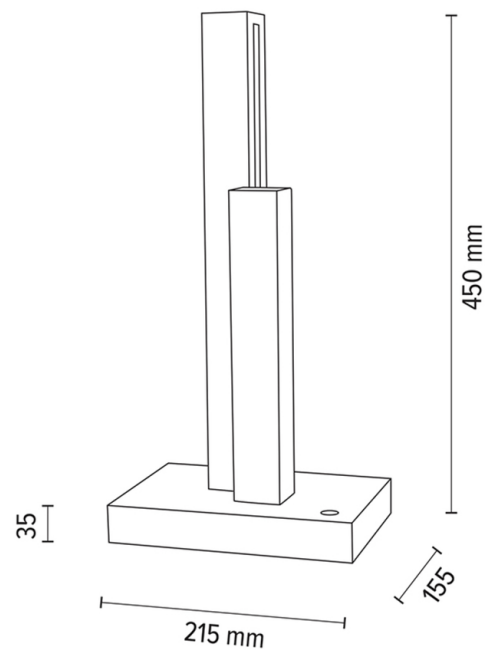

SOHO

Table lamp

| | |
|----------------------------|-------------------------------|
| Article number: | 7027407500000 |
| EAN: | 5905840260124 |
| Light source: | 2x LED 24V Integrated |
| LED power W: | 10W |
| AC voltage: | 220-240V |
| Luminous power lm: | 741 lm |
| Color temperature K: | 3000K |
| Color rendering index CRI: | CRI ≥ 80 |
| IP protection class: | IP20 |
| Protection class: | 2 |
| Up&Down system: | N/A |
| Touch dimmer: | YES |
| Click&Dimm system: | N/A |
| Magnetic mounting: | N/A |
| LED lighting method: | Dual-Directional LED Lighting |
| Lamp material: | Oak wood |
| Lamp color: | Oiled Oak |
| Lampshade No.: | N/A |
| Lampshade material: | N/A |
| Lampshade color: | N/A |
| Cable material: | Fabric |
| Cable color: | Anthracite |
| CE Declaration: | Download |
| FSC certificate: | FSC-C129231 |
| Lamp dimensions | |
| Height (mm): | 450 |
| Width (mm): | 155 |
| Length (mm): | 215 |
| Diameter (mm): | |
| Net weight kg: | 1,48 |
| Gross weight kg: | 2,49 |
| Dimensions of carton No.1 | |
| Height (mm): | 500 |
| Width (mm): | 170 |
| Length (mm): | 250 |
| Dimensions of carton No.2 | |
| Height (mm): | n/a |
| Width (mm): | n/a |
| Length (mm): | n/a |
| Dimensions of carton No.3 | |
| Height (mm): | n/a |
| Width (mm): | n/a |
| Length (mm): | n/a |