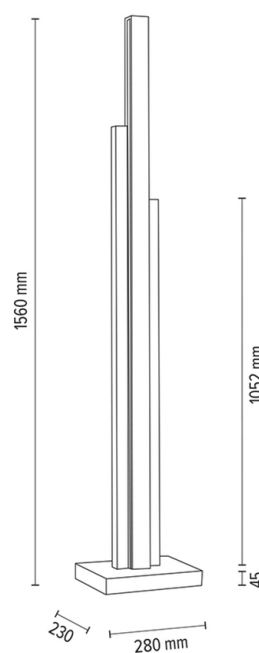

## Floor lamp

Article number:	6037402500000
EAN:	5905840253928
Light source:	3x LED 24V Integrated
LED power W:	60W
AC voltage:	220-240V
Luminous power lm:	4218 lm
Color temperature K:	3000K
Color rendering index CRI:	CRI ≥ 80
IP protection class:	IP20
Protection class:	2
Up&Down system:	N/A
Touch dimmer:	YES
Click&Dimm system:	N/A
Magnetic mounting:	N/A
LED lighting method:	Dual-Directional LED Lighting
Lamp material:	Metal, Oak wood
Lamp color:	Black, Oiled Oak
Lampshade No.:	N/A
Lampshade material:	N/A
Lampshade color:	N/A
Cable material:	Fabric
Cable color:	Black
CE Declaration:	<a href="#">Download</a>
FSC certificate:	<a href="#">FSC-C129231</a>
Lamp dimensions	
Height (mm):	1560
Width (mm):	280
Length (mm):	230
Diameter (mm):	
Net weight kg:	6,30
Gross weight kg:	7,76
Dimensions of carton No.1	
Height (mm):	1640
Width (mm):	280
Length (mm):	350
Dimensions of carton No.2	
Height (mm):	n/a
Width (mm):	n/a
Length (mm):	n/a
Dimensions of carton No.3	
Height (mm):	n/a
Width (mm):	n/a
Length (mm):	n/a