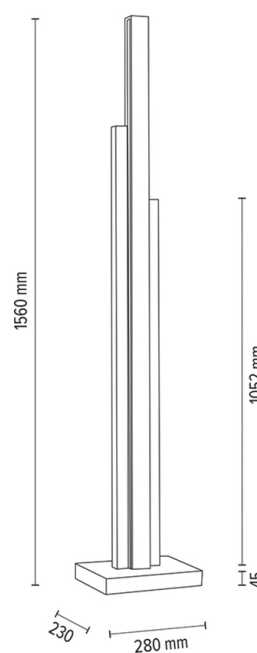

SOHO

Floor lamp

Article number:	6037402500000
EAN:	5905840253928
Light source:	3x LED 24V Integrated
LED power W:	60W
AC voltage:	220-240V
Luminous power lm:	4218 lm
Color temperature K:	3000K
Color rendering index CRI:	CRI ≥ 80
IP protection class:	IP20
Protection class:	2
Up&Down system:	N/A
Touch dimmer:	YES
Click&Dimm system:	N/A
Magnetic mounting:	N/A
LED lighting method:	Dual-Directional LED Lighting
Lamp material:	Metal, Oak wood
Lamp color:	Black, Oiled Oak
Lampshade No.:	N/A
Lampshade material:	N/A
Lampshade color:	N/A
Cable material:	Fabric
Cable color:	Black
CE Declaration:	Download
FSC certificate:	FSC-C129231
Lamp dimensions	
Height (mm):	1560
Width (mm):	280
Length (mm):	230
Diameter (mm):	
Net weight kg:	6,30
Gross weight kg:	7,76
Dimensions of carton No.1	
Height (mm):	1640
Width (mm):	280
Length (mm):	350
Dimensions of carton No.2	
Height (mm):	n/a
Width (mm):	n/a
Length (mm):	n/a
Dimensions of carton No.3	
Height (mm):	n/a
Width (mm):	n/a
Length (mm):	n/a