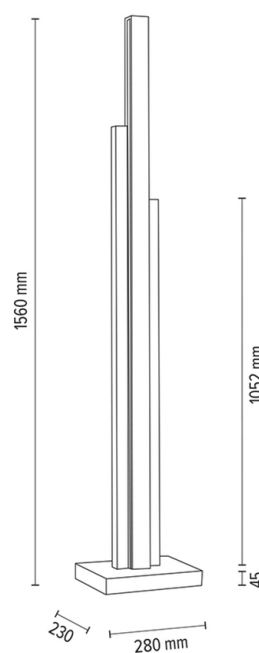

SOHO

Floor lamp

Article number:	6037402400000
EAN:	5905840253911
Light source:	3x LED 24V Integrated
LED power W:	60W
AC voltage:	220-240V
Luminous power lm:	4562 lm
Color temperature K:	3000K
Color rendering index CRI:	CRI ≥ 80
IP protection class:	IP20
Protection class:	2
Up&Down system:	N/A
Touch dimmer:	YES
Click&Dimm system:	N/A
Magnetic mounting:	N/A
LED lighting method:	Dual-Directional LED Lighting
Lamp material:	Oak wood
Lamp color:	Oiled Oak
Lampshade No.:	N/A
Lampshade material:	N/A
Lampshade color:	N/A
Cable material:	Fabric
Cable color:	Anthracite
CE Declaration:	Download
FSC certificate:	FSC-C129231
Lamp dimensions	
Height (mm):	1560
Width (mm):	280
Length (mm):	230
Diameter (mm):	
Net weight kg:	6,30
Gross weight kg:	7,76
Dimensions of carton No.1	
Height (mm):	1640
Width (mm):	280
Length (mm):	350
Dimensions of carton No.2	
Height (mm):	n/a
Width (mm):	n/a
Length (mm):	n/a
Dimensions of carton No.3	
Height (mm):	n/a
Width (mm):	n/a
Length (mm):	n/a