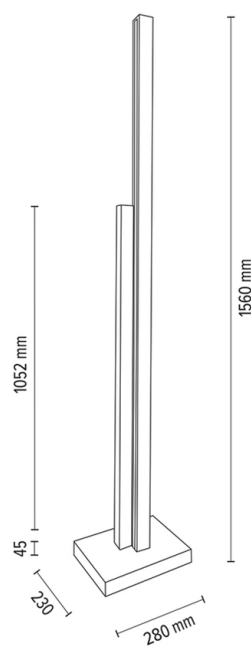

## Floor lamp

Article number:	6027402200000
EAN:	5905840253898
Light source:	2x LED 24V Integrated
LED power W:	37.5W
AC voltage:	220-240V
Luminous power lm:	2851 lm
Color temperature K:	3000K
Color rendering index CRI:	CRI ≥ 80
IP protection class:	IP20
Protection class:	2
Up&Down system:	N/A
Touch dimmer:	YES
Click&Dimm system:	N/A
Magnetic mounting:	N/A
LED lighting method:	Dual-Directional LED Lighting
Lamp material:	Oak wood
Lamp color:	Oiled Oak
Lampshade No.:	N/A
Lampshade material:	N/A
Lampshade color:	N/A
Cable material:	Fabric
Cable color:	Anthracite
CE Declaration:	<a href="#">Download</a>
FSC certificate:	<a href="#">FSC-C129231</a>
Lamp dimensions	
Height (mm):	1560
Width (mm):	280
Length (mm):	230
Diameter (mm):	
Net weight kg:	4,74
Gross weight kg:	6.50
Dimensions of carton No.1	
Height (mm):	1640
Width (mm):	280
Length (mm):	460
Dimensions of carton No.2	
Height (mm):	n/a
Width (mm):	n/a
Length (mm):	n/a
Dimensions of carton No.3	
Height (mm):	n/a
Width (mm):	n/a
Length (mm):	n/a