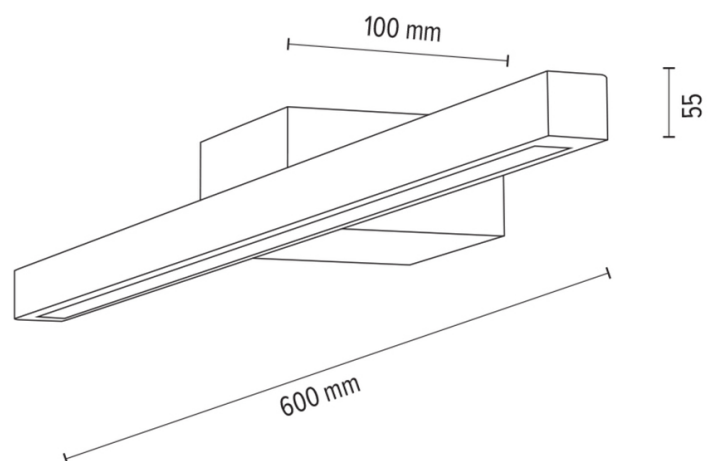

### Lamp dimensions

Height (mm): 50

Width (mm): 100

Length (mm): 600

Diameter (mm):

Net weight kg: 0,90

Gross weight kg: 1,15

### Dimensions of carton No.1

Height (mm): 95

Width (mm): 110

Length (mm): 640

### Dimensions of carton No.2

Height (mm): n/a

Width (mm): n/a

Length (mm): n/a

### Dimensions of carton No.3

Height (mm): n/a

Width (mm): n/a

Length (mm): n/a

Made in Poland · 5 Years Guarantee