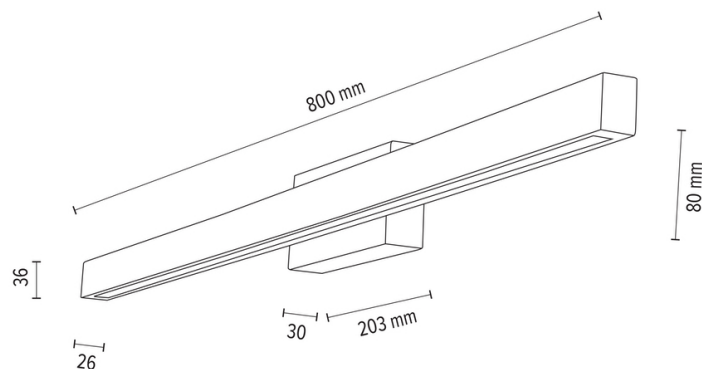

AQUA LUCE

Wall lamp

Article number:	2017422800000
EAN:	5905575055972
Light source:	1x LED 24V Integrated
LED power W:	12W
AC voltage:	220-240V
Luminous power lm:	855 lm
Color temperature K:	3000K
Color rendering index CRI:	CRI ≥ 80
IP protection class:	IP44
Protection class:	2
Up&Down system:	N/A
Touch dimmer:	N/A
Click&Dimm system:	N/A
Magnetic mounting:	N/A
LED lighting method:	Direct LED lighting
Lamp material:	Metal, Oak wood
Lamp color:	Black, Oiled Oak
Lampshade No.:	N/A
Lampshade material:	N/A
Lampshade color:	N/A
Cable material:	N/A
Cable color:	N/A
CE Declaration:	Download
FSC certificate:	FSC-C129231

Lamp dimensions

Height (mm):	80
Width (mm):	56
Length (mm):	800
Diameter (mm):	
Net weight kg:	1,10
Gross weight kg:	1,50

Dimensions of carton No.1

Height (mm):	100
Width (mm):	80
Length (mm):	820

Dimensions of carton No.2

Height (mm):	n/a
Width (mm):	n/a
Length (mm):	n/a

Dimensions of carton No.3

Height (mm):	n/a
Width (mm):	n/a
Length (mm):	n/a

Made in Poland · 5 Years Guarantee