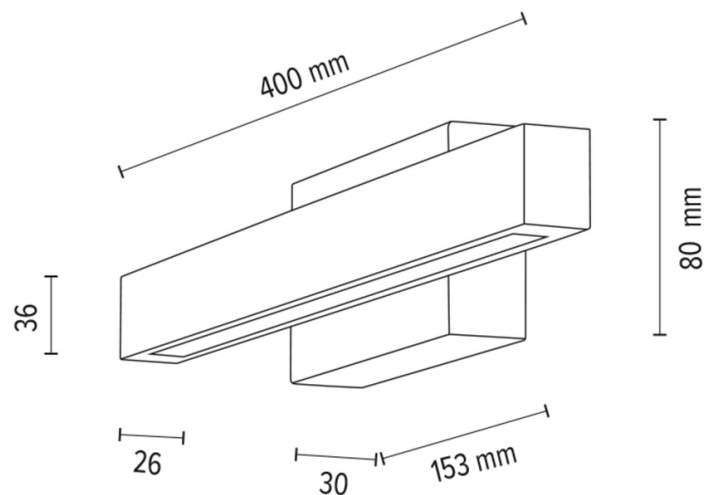

### Lamp dimensions

Height (mm):	80
Width (mm):	56
Length (mm):	400
Diameter (mm):	
Net weight kg:	0,70
Gross weight kg:	1,10

### Dimensions of carton No.1

Height (mm):	85
Width (mm):	125
Length (mm):	425

### Dimensions of carton No.2

Height (mm):	n/a
Width (mm):	n/a
Length (mm):	n/a

### Dimensions of carton No.3

Height (mm):	n/a
Width (mm):	n/a
Length (mm):	n/a

Made in Poland · 5 Years Guarantee