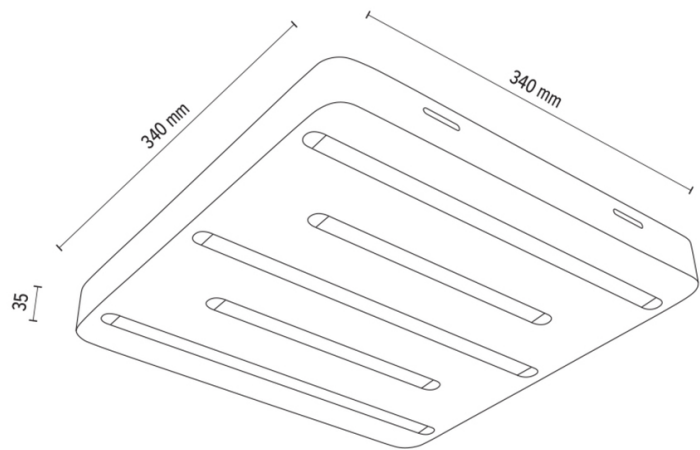

### Lamp dimensions

Height (mm): 35

Width (mm): 340

Length (mm): 340

Diameter (mm):

Net weight kg: 2,10

Gross weight kg: 2,40

### Dimensions of carton

No.1

Height (mm): 60

Width (mm): 360

Length (mm): 360

### Dimensions of carton

No.2

Height (mm): n/a

Width (mm): n/a

Length (mm): n/a

### Dimensions of carton

No.3

Height (mm): n/a

Width (mm): n/a

Length (mm): n/a

Made in Poland · 5 Years Guarantee