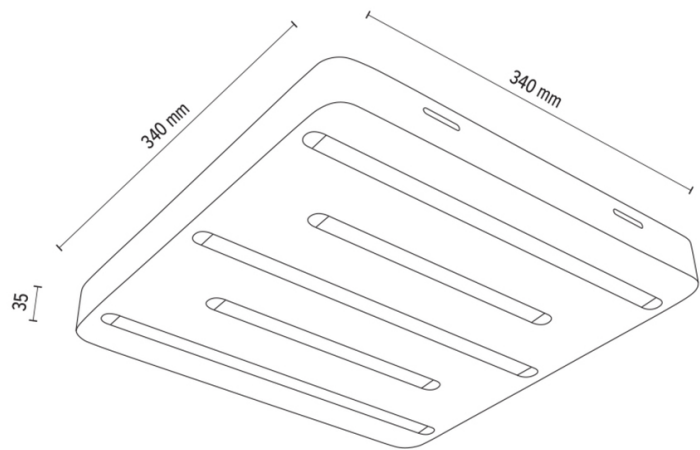

NEELE

Ceiling Lamp / Wall lamp

Article number:	4057402800000
EAN:	5905840254154
Light source:	5x LED 24V Integrated
LED power W:	19.5W
AC voltage:	220-240V
Luminous power lm:	1481 lm
Color temperature K:	3000K
Color rendering index CRI:	CRI ≥ 80
IP protection class:	IP20
Protection class:	2
Up&Down system:	N/A
Touch dimmer:	N/A
Click&Dimm system:	N/A
Magnetic mounting:	N/A
LED lighting method:	Direct LED lighting
Lamp material:	Oak wood
Lamp color:	Oiled Oak
Lampshade No.:	N/A
Lampshade material:	N/A
Lampshade color:	N/A
Cable material:	N/A
Cable color:	N/A
CE Declaration:	Download
FSC certificate:	FSC-C129231
Lamp dimensions	
Height (mm):	35
Width (mm):	340
Length (mm):	340
Diameter (mm):	
Net weight kg:	2,10
Gross weight kg:	2,40
Dimensions of carton No.1	
Height (mm):	60
Width (mm):	360
Length (mm):	360
Dimensions of carton No.2	
Height (mm):	n/a
Width (mm):	n/a
Length (mm):	n/a
Dimensions of carton No.3	
Height (mm):	n/a
Width (mm):	n/a
Length (mm):	n/a