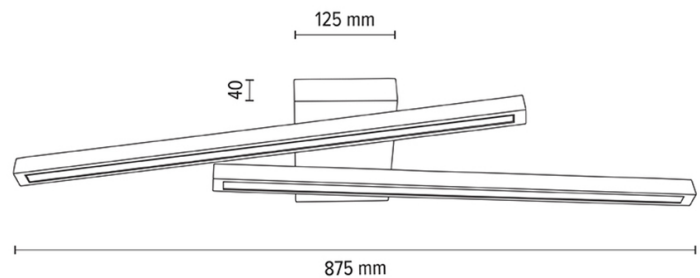

### Lamp dimensions

Height (mm):	65
Width (mm):	195
Length (mm):	875
Diameter (mm):	
Net weight kg:	1,00
Gross weight kg:	1,65

### Dimensions of carton No.1

Height (mm):	100
Width (mm):	220
Length (mm):	910

### Dimensions of carton No.2

Height (mm):	n/a
Width (mm):	n/a
Length (mm):	n/a

### Dimensions of carton No.3

Height (mm):	n/a
Width (mm):	n/a
Length (mm):	n/a

Made in Poland · 5 Years Guarantee