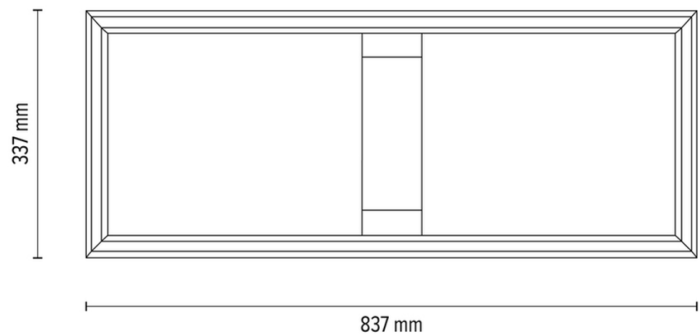

### Lamp dimensions

Height (mm):	53
Width (mm):	337
Length (mm):	837
Diameter (mm):	
Net weight kg:	2,00
Gross weight kg:	2,58

### Dimensions of carton

No.1	
Height (mm):	110
Width (mm):	380
Length (mm):	880

### Dimensions of carton

No.2	
Height (mm):	n/a
Width (mm):	n/a
Length (mm):	n/a

### Dimensions of carton

No.3	
Height (mm):	n/a
Width (mm):	n/a
Length (mm):	n/a

Made in Poland · 5 Years Guarantee