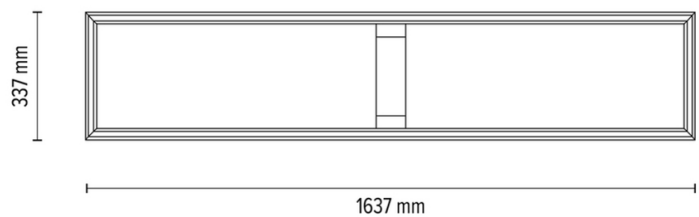

### Lamp dimensions

Height (mm):	53
Width (mm):	337
Length (mm):	1637
Diameter (mm):	
Net weight kg:	3,40
Gross weight kg:	4,55

### Dimensions of carton No.1

Height (mm):	110
Width (mm):	370
Length (mm):	1680

### Dimensions of carton No.2

Height (mm):	n/a
Width (mm):	n/a
Length (mm):	n/a

### Dimensions of carton No.3

Height (mm):	n/a
Width (mm):	n/a
Length (mm):	n/a

Made in Poland · 5 Years Guarantee