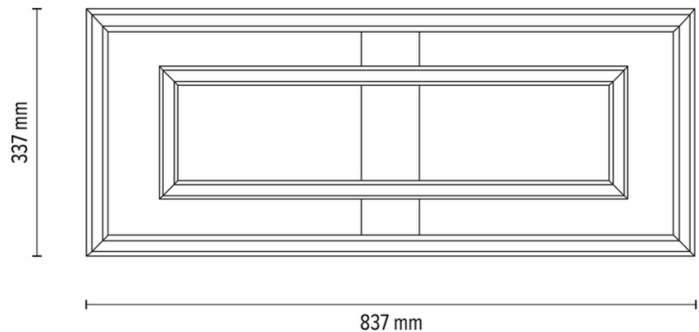

RAMME

Ceiling Lamp / Wall lamp

Article number:	4027409600000
EAN:	5905840260698
Light source:	2x LED 24V Integrated
LED power W:	55.5W
AC voltage:	220-240V
Luminous power lm:	3900 lm
Color temperature K:	3000K
Color rendering index CRI:	CRI ≥ 80
IP protection class:	IP20
Protection class:	2
Up&Down system:	N/A
Touch dimmer:	N/A
Click&Dimm system:	YES
Magnetic mounting:	N/A
LED lighting method:	Direct LED lighting
Lamp material:	Metal, Oak wood
Lamp color:	Black, Oiled Oak
Lampshade No.:	N/A
Lampshade material:	N/A
Lampshade color:	N/A
Cable material:	N/A
Cable color:	N/A
CE Declaration:	Download
FSC certificate:	FSC-C129231

Lamp dimensions

Height (mm):	83
Width (mm):	337
Length (mm):	837
Diameter (mm):	
Net weight kg:	3,20
Gross weight kg:	3,78

Dimensions of carton

No.1	
Height (mm):	110
Width (mm):	370
Length (mm):	880

Dimensions of carton

No.2	
Height (mm):	n/a
Width (mm):	n/a
Length (mm):	n/a

Dimensions of carton

No.3	
Height (mm):	n/a
Width (mm):	n/a
Length (mm):	n/a

Made in Poland · 5 Years Guarantee