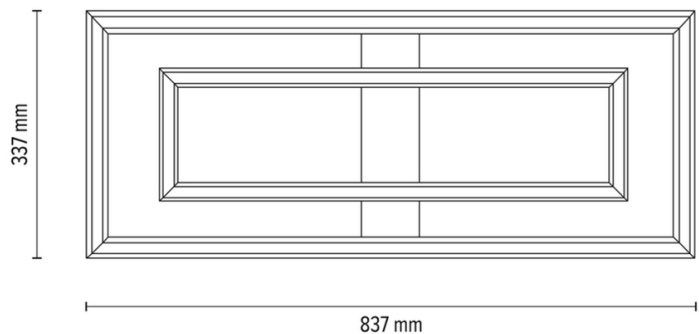

RAMME

Ceiling Lamp / Wall lamp

Article number:	4027409500000
EAN:	5905840260681
Light source:	2x LED 24V Integrated
LED power W:	55.5W
AC voltage:	220-240V
Luminous power lm:	4219 lm
Color temperature K:	3000K
Color rendering index CRI:	CRI ≥ 80
IP protection class:	IP20
Protection class:	2
Up&Down system:	N/A
Touch dimmer:	N/A
Click&Dimm system:	YES
Magnetic mounting:	N/A
LED lighting method:	Direct LED lighting
Lamp material:	Metal, Oak wood
Lamp color:	Nickel Matt, Oiled Oak
Lampshade No.:	N/A
Lampshade material:	N/A
Lampshade color:	N/A
Cable material:	N/A
Cable color:	N/A
CE Declaration:	Download
FSC certificate:	FSC-C129231

Lamp dimensions

Height (mm):	83
Width (mm):	337
Length (mm):	837
Diameter (mm):	
Net weight kg:	3,20
Gross weight kg:	3,78

Dimensions of carton No.1

Height (mm):	110
Width (mm):	370
Length (mm):	880

Dimensions of carton No.2

Height (mm):	n/a
Width (mm):	n/a
Length (mm):	n/a

Dimensions of carton No.3

Height (mm):	n/a
Width (mm):	n/a
Length (mm):	n/a

Made in Poland · 5 Years Guarantee