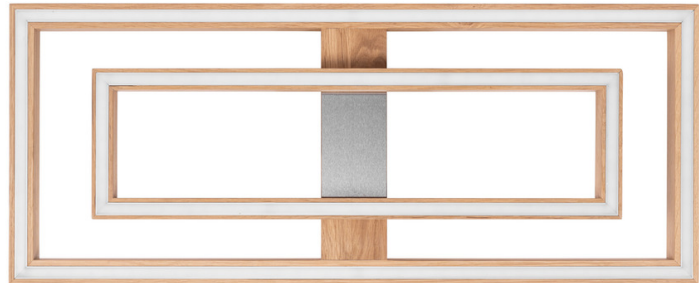

RAMME

Ceiling Lamp / Wall lamp

Article number:	4027409500000
EAN:	5905840260681
Light source:	2x LED 24V Integrated
LED power W:	55.5W
AC voltage:	220-240V
Luminous power lm:	4219 lm
Color temperature K:	3000K
Color rendering index CRI:	CRI ≥ 80
IP protection class:	IP20
Protection class:	2
Up&Down system:	N/A
Touch dimmer:	N/A
Click&Dimm system:	YES
Magnetic mounting:	N/A
LED lighting method:	Direct LED lighting
Lamp material:	Metal, Oak wood
Lamp color:	Nickel Matt, Oiled Oak
Lampshade No.:	N/A
Lampshade material:	N/A
Lampshade color:	N/A
Cable material:	N/A
Cable color:	N/A
CE Declaration:	Download
FSC certificate:	FSC-C129231

Lamp dimensions

Height (mm):	83
Width (mm):	337
Length (mm):	837
Diameter (mm):	
Net weight kg:	3,20
Gross weight kg:	3,78

Dimensions of carton No.1

Height (mm):	110
Width (mm):	370
Length (mm):	880

Dimensions of carton No.2

Height (mm):	n/a
Width (mm):	n/a
Length (mm):	n/a

Dimensions of carton No.3

Height (mm):	n/a
Width (mm):	n/a
Length (mm):	n/a

Made in Poland · 5 Years Guarantee