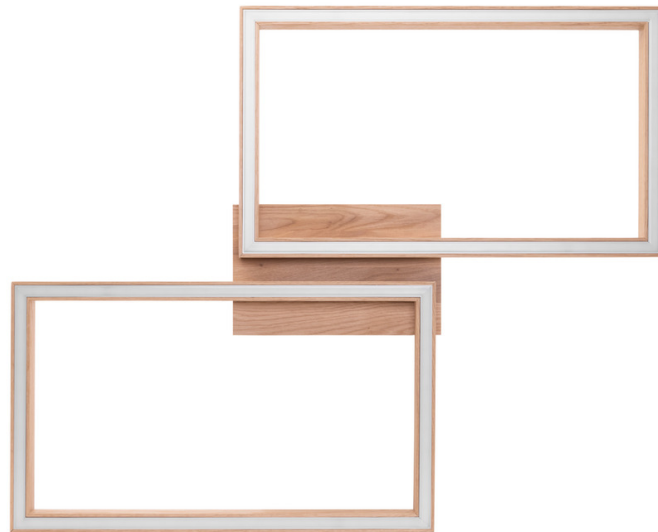

RAMME

Ceiling Lamp / Wall lamp

Article number: 4027402300000

EAN: 5905840253850

Light source: 2x LED 24V Integrated

LED power W: 48W

AC voltage: 220-240V

Luminous power lm: 3649 lm

Color temperature K: 3000K

Color rendering index CRI: CRI ≥ 80

IP protection class: IP20

Protection class: 2

Up&Down system: N/A

Touch dimmer: N/A

Click&Dimm system: YES

Magnetic mounting: N/A

LED lighting method: Direct LED lighting

Lamp material: Oak wood

Lamp color: Oiled Oak

Lampshade No.: N/A

Lampshade material: N/A

Lampshade color: N/A

Cable material: N/A

Cable color: N/A

CE Declaration: [Download](#)

FSC certificate: [FSC-C129231](#)

Lamp dimensions

Height (mm): 75

Width (mm): 670

Length (mm): 830

Diameter (mm):

Net weight kg: 2,60

Gross weight kg: 3,35

Dimensions of carton No.1

Height (mm): 120

Width (mm): 740

Length (mm): 880

Dimensions of carton No.2

Height (mm): n/a

Width (mm): n/a

Length (mm): n/a

Dimensions of carton No.3

Height (mm): n/a

Width (mm): n/a

Length (mm): n/a

Made in Poland · 5 Years Guarantee