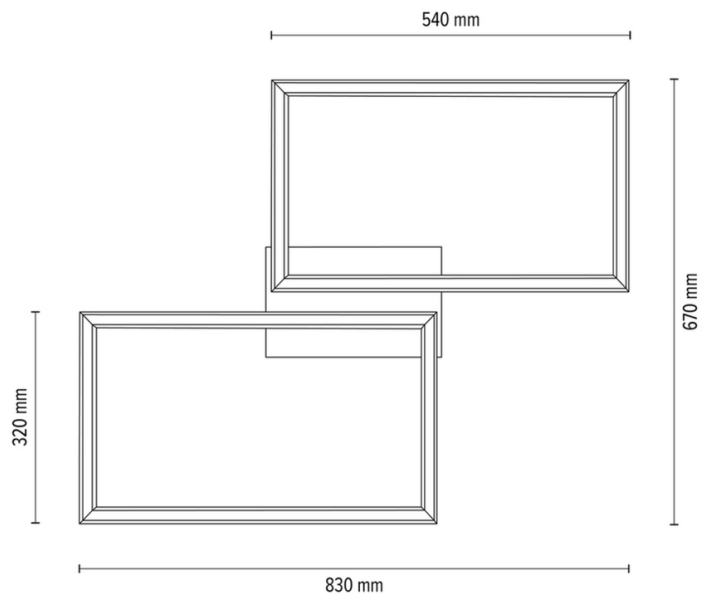

CE Declaration: [Download](#)

FSC certificate: [FSC-C129231](#)

Lamp dimensions

Height (mm): 75

Width (mm): 670

Length (mm): 830

Diameter (mm):

Net weight kg: 2,60

Gross weight kg: 3,35

Dimensions of carton No.1

Height (mm): 120

Width (mm): 740

Length (mm): 880

Dimensions of carton No.2

Height (mm): n/a

Width (mm): n/a

Length (mm): n/a

Dimensions of carton No.3

Height (mm): n/a

Width (mm): n/a

Length (mm): n/a

Made in Poland · 5 Years Guarantee