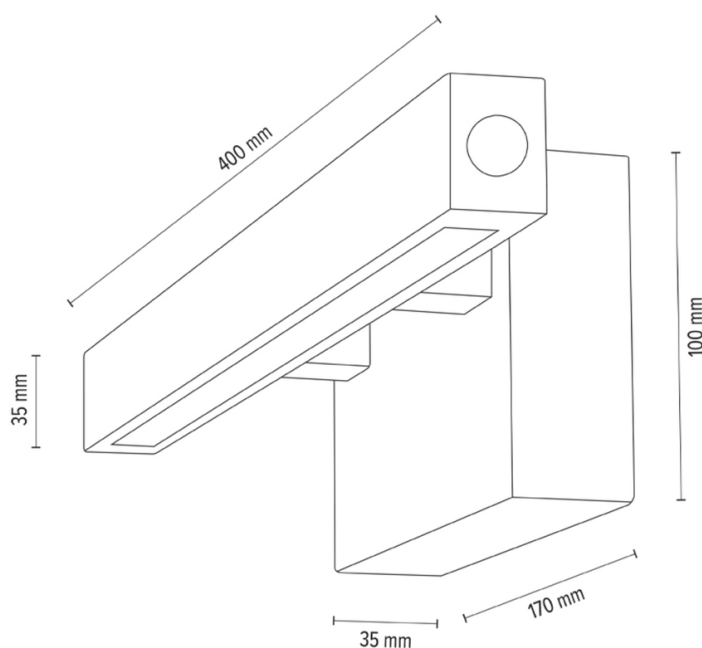

## Wall lamp

Article number:	2017401100000
EAN:	5905840254116
Light source:	1x LED 24V Integrated
LED power W:	5.4W
AC voltage:	220-240V
Luminous power lm:	244 lm
Color temperature K:	2700-6500K
Color rendering index CRI:	CRI ≥ 85
IP protection class:	IP20
Protection class:	2
Up&Down system:	N/A
Touch dimmer:	YES
Click&Dimm system:	N/A
Magnetic mounting:	N/A
LED lighting method:	Direct LED lighting
Lamp material:	Oak wood
Lamp color:	Oiled Oak
Lampshade No.:	N/A
Lampshade material:	N/A
Lampshade color:	N/A
Cable material:	N/A
Cable color:	N/A
CE Declaration:	<a href="#">Download</a>
FSC certificate:	<a href="#">FSC-C129231</a>
Lamp dimensions	
Height (mm):	100
Width (mm):	95
Length (mm):	400
Diameter (mm):	
Net weight kg:	0.70
Gross weight kg:	1.30
Dimensions of carton No.1	
Height (mm):	410
Width (mm):	110
Length (mm):	110
Dimensions of carton No.2	
Height (mm):	n/a
Width (mm):	n/a
Length (mm):	n/a
Dimensions of carton No.3	
Height (mm):	n/a
Width (mm):	n/a
Length (mm):	n/a