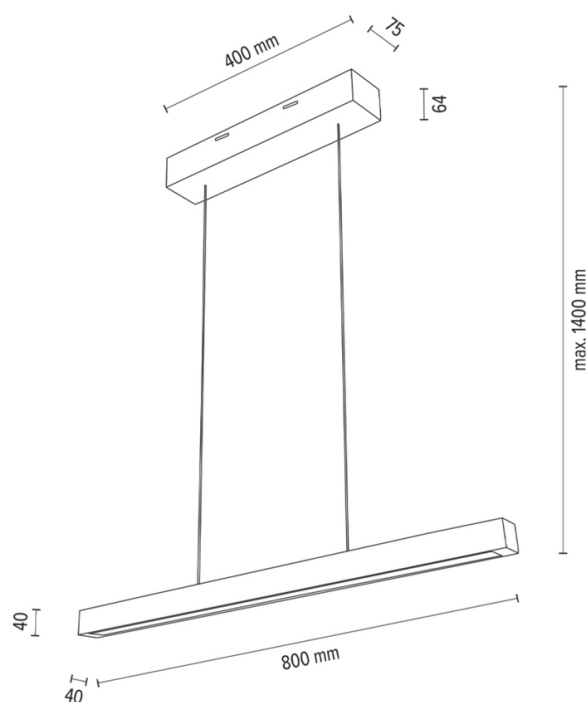

SMAL

Pendant Lamp

Article number:	1017403200000
EAN:	5905840254024
Light source:	1x LED 24V Integrated
LED power W:	26.4W
AC voltage:	220-240V
Luminous power lm:	1060 lm
Color temperature K:	2700-6500K
Color rendering index CRI:	CRI ≥ 85
IP protection class:	IP20
Protection class:	2
Up&Down system:	YES
Touch dimmer:	YES
Click&Dimm system:	N/A
Magnetic mounting:	N/A
LED lighting method:	Direct LED lighting
Lamp material:	Oak wood
Lamp color:	Oiled Oak
Lampshade No.:	N/A
Lampshade material:	N/A
Lampshade color:	N/A
Cable material:	Metal/PVC
Cable color:	Metal/Transparent
CE Declaration:	Download
FSC certificate:	FSC-C129231

Lamp dimensions

Height (mm):	1400
Width (mm):	60
Length (mm):	800
Diameter (mm):	
Net weight kg:	1,15
Gross weight kg:	1,45

Dimensions of carton No.1

Height (mm):	170
Width (mm):	120
Length (mm):	800

Dimensions of carton No.2

Height (mm):	n/a
Width (mm):	n/a
Length (mm):	n/a

Dimensions of carton No.3

Height (mm):	n/a
Width (mm):	n/a
Length (mm):	n/a

Made in Poland · 5 Years Guarantee