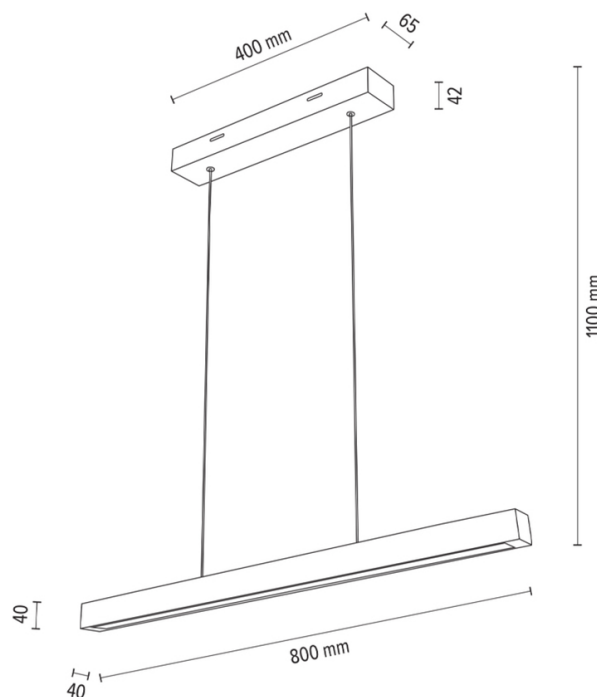

## Pendant Lamp

Article number:	1017403100000
EAN:	5905840254017
Light source:	1x LED 24V Integrated
LED power W:	26.4W
AC voltage:	220-240V
Luminous power lm:	1060 lm
Color temperature K:	2700-6500K
Color rendering index CRI:	CRI ≥ 85
IP protection class:	IP20
Protection class:	2
Up&Down system:	N/A
Touch dimmer:	YES
Click&Dimm system:	N/A
Magnetic mounting:	N/A
LED lighting method:	Direct LED lighting
Lamp material:	Oak wood
Lamp color:	Oiled Oak
Lampshade No.:	N/A
Lampshade material:	N/A
Lampshade color:	N/A
Cable material:	Metal/PVC
Cable color:	Metal/Transparent
CE Declaration:	<a href="#">Download</a>
FSC certificate:	<a href="#">FSC-C129231</a>
Lamp dimensions	
Height (mm):	1100
Width (mm):	60
Length (mm):	800
Diameter (mm):	
Net weight kg:	1,15
Gross weight kg:	1,45
Dimensions of carton No.1	
Height (mm):	170
Width (mm):	120
Length (mm):	800
Dimensions of carton No.2	
Height (mm):	n/a
Width (mm):	n/a
Length (mm):	n/a
Dimensions of carton No.3	
Height (mm):	n/a
Width (mm):	n/a
Length (mm):	n/a