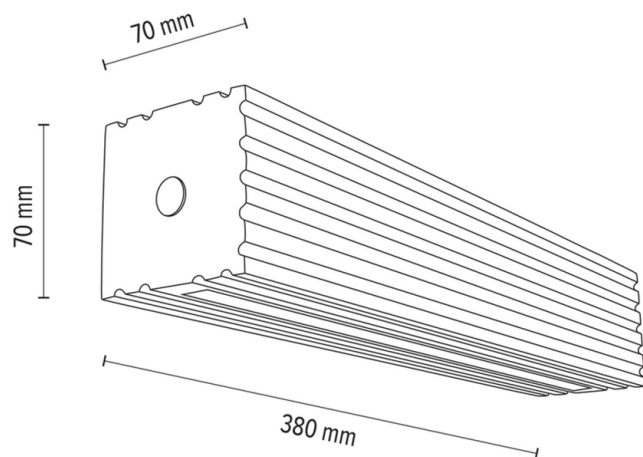

## Wall lamp

Article number:	2027412100000
EAN:	5905840262135
Light source:	2x LED 24V Integrated
LED power W:	13.9W
AC voltage:	220-240V
Luminous power lm:	798 lm
Color temperature K:	3000K
Color rendering index CRI:	CRI ≥ 80
IP protection class:	IP20
Protection class:	2
Up&Down system:	N/A
Touch dimmer:	YES
Click&Dimm system:	N/A
Magnetic mounting:	N/A
LED lighting method:	Direct & Indirect LED lighting
Lamp material:	Metal, Oak wood
Lamp color:	Aluminium, Oiled Oak
Lampshade No.:	N/A
Lampshade material:	N/A
Lampshade color:	N/A
Cable material:	N/A
Cable color:	N/A
CE Declaration:	<a href="#">Download</a>
FSC certificate:	<a href="#">FSC-C129231</a>
Lamp dimensions	
Height (mm):	70
Width (mm):	70
Length (mm):	380
Diameter (mm):	
Net weight kg:	1,10
Gross weight kg:	1,31
Dimensions of carton No.1	
Height (mm):	95
Width (mm):	95
Length (mm):	410
Dimensions of carton No.2	
Height (mm):	n/a
Width (mm):	n/a
Length (mm):	n/a
Dimensions of carton No.3	
Height (mm):	n/a
Width (mm):	n/a
Length (mm):	n/a