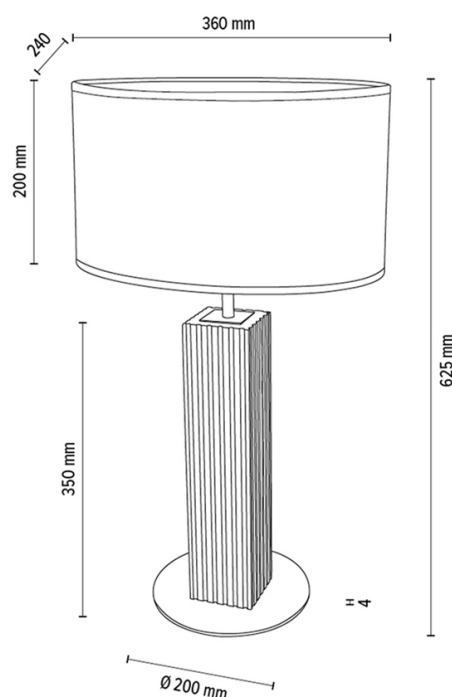

RIFLET

Table lamp

Article number:	7010412411539
EAN:	5905840262173
Light source:	1xE27 Max.40W
LED power W:	N/A
AC voltage:	220-240V
Luminous power lm:	N/A
Color temperature K:	N/A
Color rendering index CRI:	N/A
IP protection class:	IP20
Protection class:	2
Up&Down system:	N/A
Touch dimmer:	N/A
Click&Dimm system:	N/A
Magnetic mounting:	N/A
LED lighting method:	N/A
Lamp material:	Metal, Oak wood
Lamp color:	Black, Oiled Oak
Lampshade No.:	A1539
Lampshade material:	Jacquard fabric
Lampshade color:	Brown-Black-Golden
Cable material:	Fabric
Cable color:	Black
CE Declaration:	Download
FSC certificate:	FSC-C129231

Lamp dimensions

Height (mm):	625
Width (mm):	240
Length (mm):	360
Diameter (mm):	
Net weight kg:	2,82
Gross weight kg:	3,87

Dimensions of carton No.1

Height (mm):	520
Width (mm):	220
Length (mm):	220

Dimensions of carton No.2

Height (mm):	240
Width (mm):	270
Length (mm):	390

Dimensions of carton No.3

Height (mm):	n/a
Width (mm):	n/a
Length (mm):	n/a

Made in Poland · 5 Years Guarantee