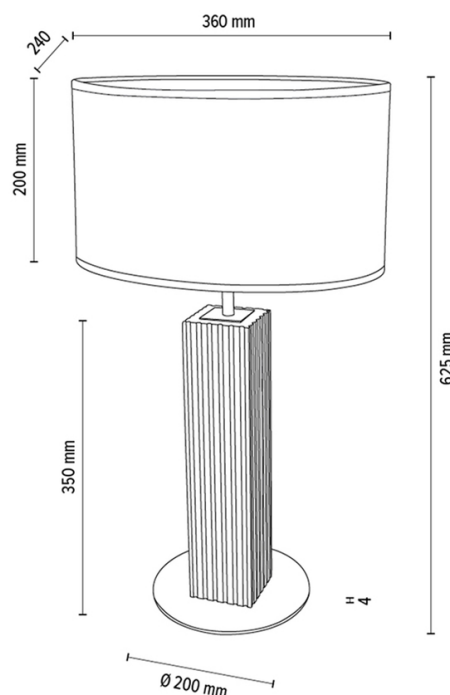

RIFLET

Table lamp

Article number:	7010412411539
EAN:	5905840262173
Light source:	1xE27 Max.40W
LED power W:	N/A
AC voltage:	220-240V
Luminous power lm:	N/A
Color temperature K:	N/A
Color rendering index CRI:	N/A
IP protection class:	IP20
Protection class:	2
Up&Down system:	N/A
Touch dimmer:	N/A
Click&Dimm system:	N/A
Magnetic mounting:	N/A
LED lighting method:	N/A
Lamp material:	Metal, Oak wood
Lamp color:	Black, Oiled Oak
Lampshade No.:	A1539
Lampshade material:	Jacquard fabric
Lampshade color:	Brown-Black-Golden
Cable material:	Fabric
Cable color:	Black
CE Declaration:	Download
FSC certificate:	FSC-C129231

Lamp dimensions

Height (mm):	625
Width (mm):	240
Length (mm):	360
Diameter (mm):	
Net weight kg:	2,82
Gross weight kg:	3,87

Dimensions of carton No.1

Height (mm):	520
Width (mm):	220
Length (mm):	220

Dimensions of carton No.2

Height (mm):	240
Width (mm):	270
Length (mm):	390

Dimensions of carton No.3

Height (mm):	n/a
Width (mm):	n/a
Length (mm):	n/a

Made in Poland · 5 Years Guarantee