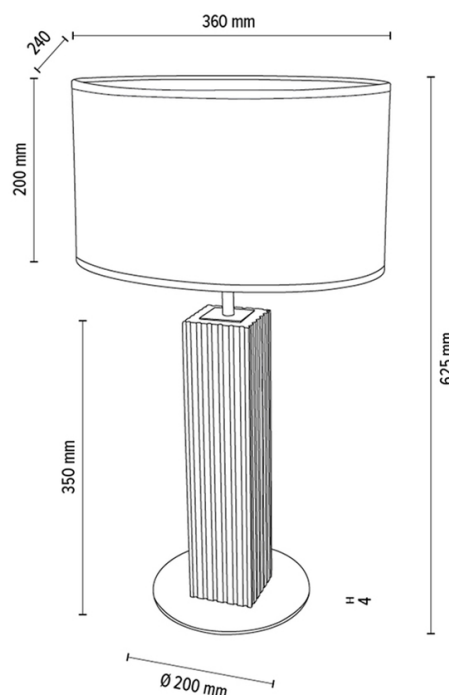

RIFLET

Table lamp

Article number:	7012912311535
EAN:	5905840262159
Light source:	1xE27 Max.40W
LED power W:	N/A
AC voltage:	220-240V
Luminous power lm:	N/A
Color temperature K:	N/A
Color rendering index CRI:	N/A
IP protection class:	IP20
Protection class:	2
Up&Down system:	N/A
Touch dimmer:	N/A
Click&Dimm system:	N/A
Magnetic mounting:	N/A
LED lighting method:	N/A
Lamp material:	Metal, Oak wood
Lamp color:	Nickel Matt, Oiled Oak
Lampshade No.:	A1535
Lampshade material:	Jacquard fabric
Lampshade color:	White
Cable material:	Fabric
Cable color:	Anthracite
CE Declaration:	Download
FSC certificate:	FSC-C129231

Lamp dimensions

Height (mm):	625
Width (mm):	240
Length (mm):	360
Diameter (mm):	
Net weight kg:	2,82
Gross weight kg:	3,87

Dimensions of carton No.1

Height (mm):	520
Width (mm):	220
Length (mm):	220

Dimensions of carton No.2

Height (mm):	240
Width (mm):	270
Length (mm):	390

Dimensions of carton No.3

Height (mm):	n/a
Width (mm):	n/a
Length (mm):	n/a

Made in Poland · 5 Years Guarantee